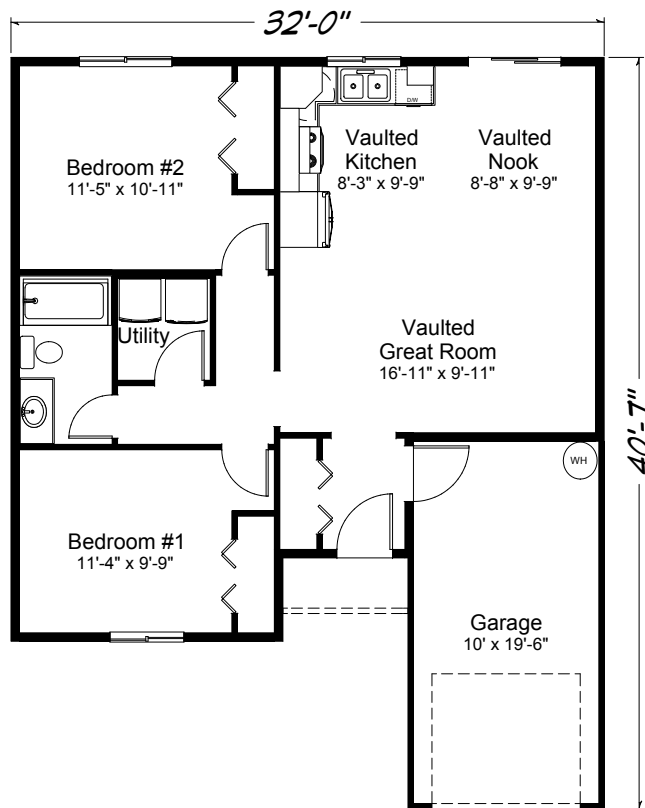

Cross Creek 865 sq. ft. • 2 bedrooms • 1 bath • 1 car garage

“Built on Your Land” | FairwayHomesWest.com

© 2007-2019 All Rights Reserved - Fairway Homes West AZ Lic # ROC261141. Plan numbers indicate the approx. square footage of living space. Elevation renderings shown may reflect artists interpretation and/or optional features, and may not represent the finished product. Fairway Homes West reserves the right to change specifications and pricing without notice or obligation.