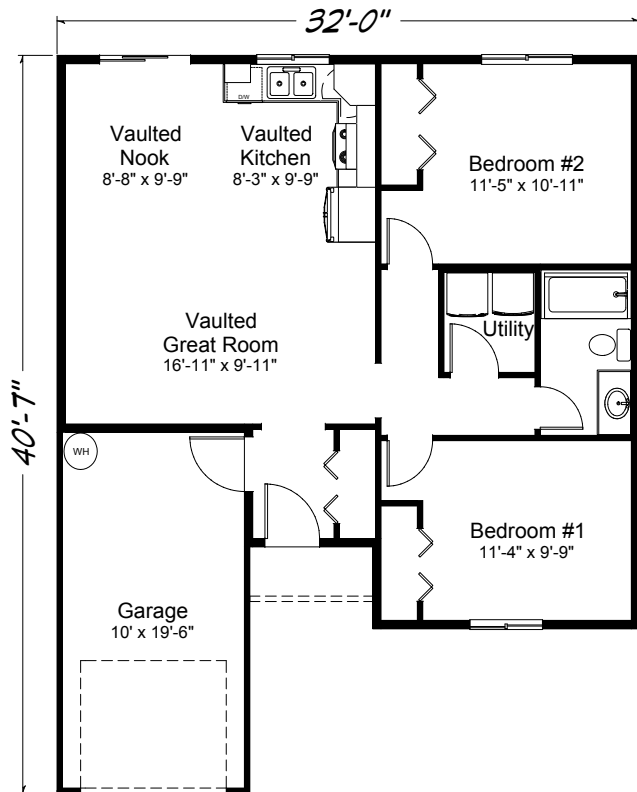

Cross Creek 865 sq. ft. • 2 bedrooms • 1 bath • 1 car garage

“Built on Your Land” | FairwayHomesWest.com

© 2007-2019 All Rights Reserved. Fairway Homes West Arizona, Lic. #ROC261141. Plan numbers indicate the approx. square footage of living space. Elevation renderings shown may reflect artists interpretation and/or optional features, and may not represent the finished product. Fairway Homes West reserves the right to change specifications and pricing without notice or obligation.