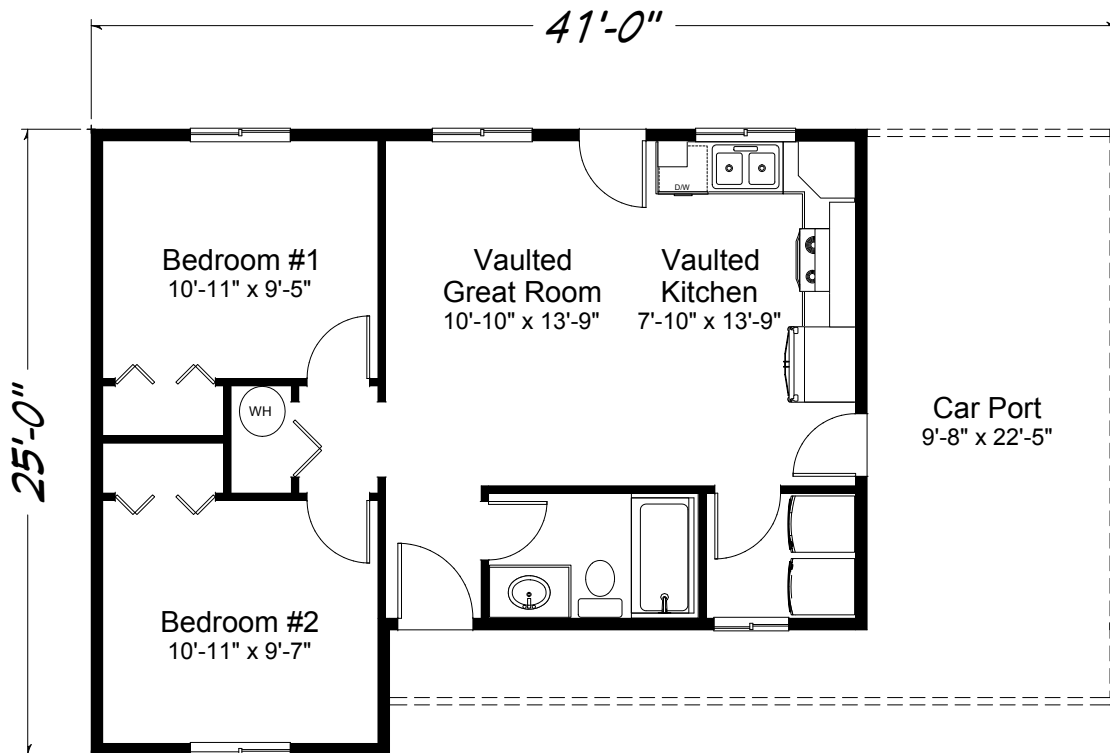

Skyridge 680 sq. ft. • 2 bedrooms • 1 bath

“Built on Your Land” | FairwayHomesWest.com

© 2007-2019 All Rights Reserved - Fairway Homes West Arizona Lic. #ROC261141. Plan numbers indicate the approx. square footage of living space. Elevation renderings shown may reflect artists interpretation and/or optional features, and may not represent the finished product. Fairway Homes West reserves the rights to change specifications and pricing without notice or obligation.