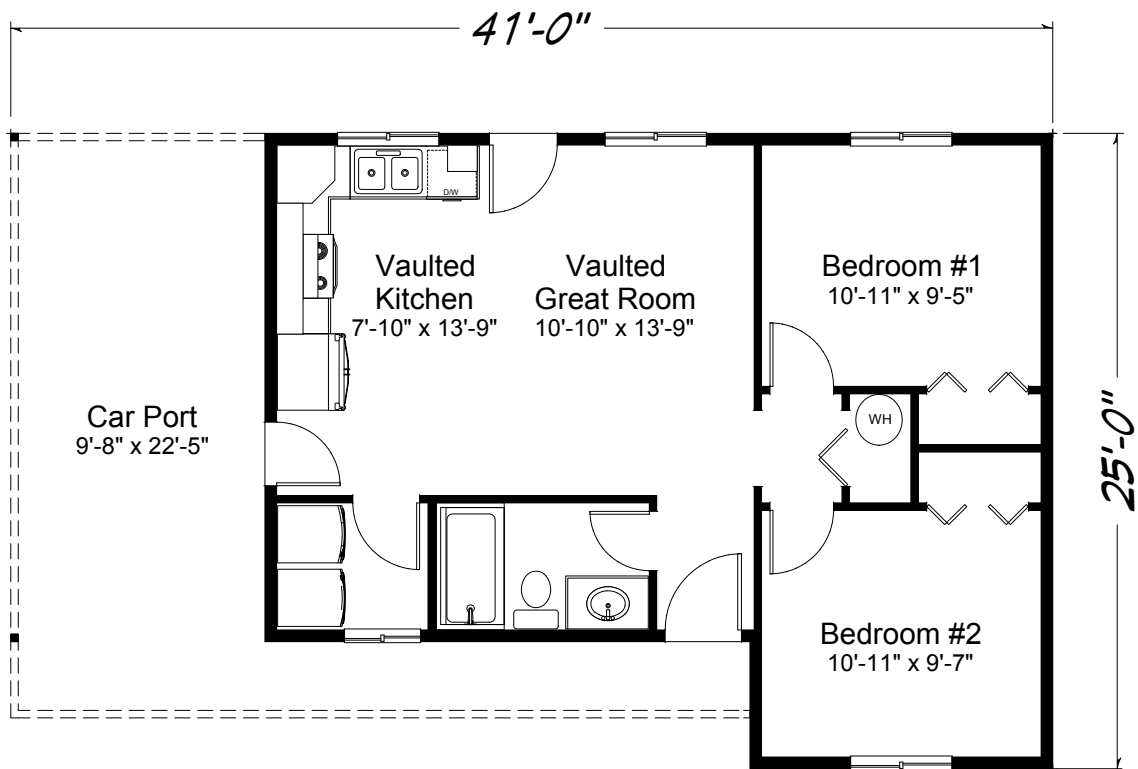

Skyridge 680 sq. ft. • 2 bedrooms • 1 bath

“Built on Your Land” | FairwayHomesWest.com

© 2007-2019 All Rights Reserved - Fairway Homes West Arizona Lic. #ROC261141. Plan numbers indicate the approx. square footage of living space. Elevation renderings shown may reflect artists interpretation and/or optional features, and may not represent the finished product. Fairway Homes West reserves the rights to change specifications and pricing without notice or obligation.