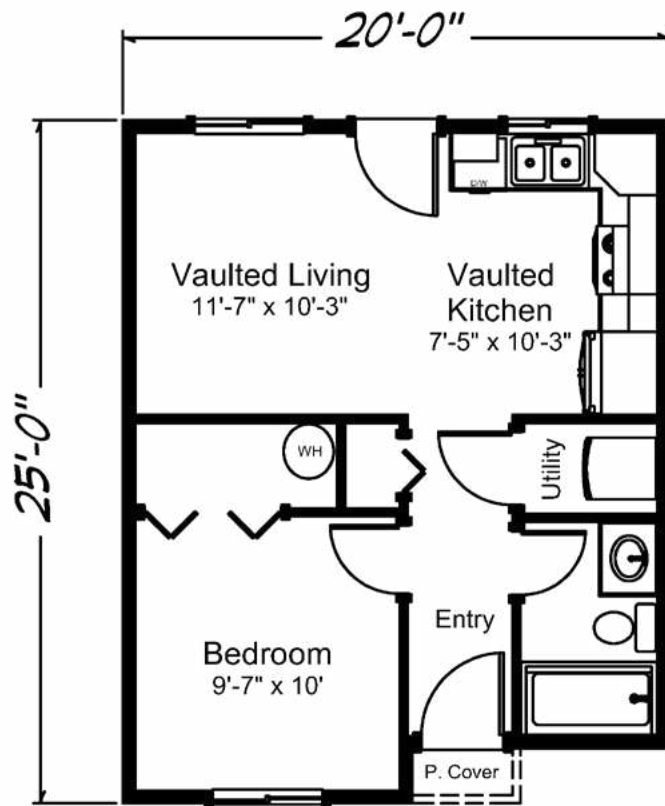

Cloverdale 480 sq. ft. • 1 bedroom • 1 bath

"Built on Your Land" | FairwayHomesWest.com

© 2007-2019 All Rights Reserved - Fairway Homes West Arizona Lic. #ROC261141. Plan numbers indicate the approx. square footage of living space. Elevation renderings shown may reflect artists interpretation and/or optional features, and may not represent the finished product. Fairway Homes West reserves the rights to change specifications and pricing without notice or obligation.