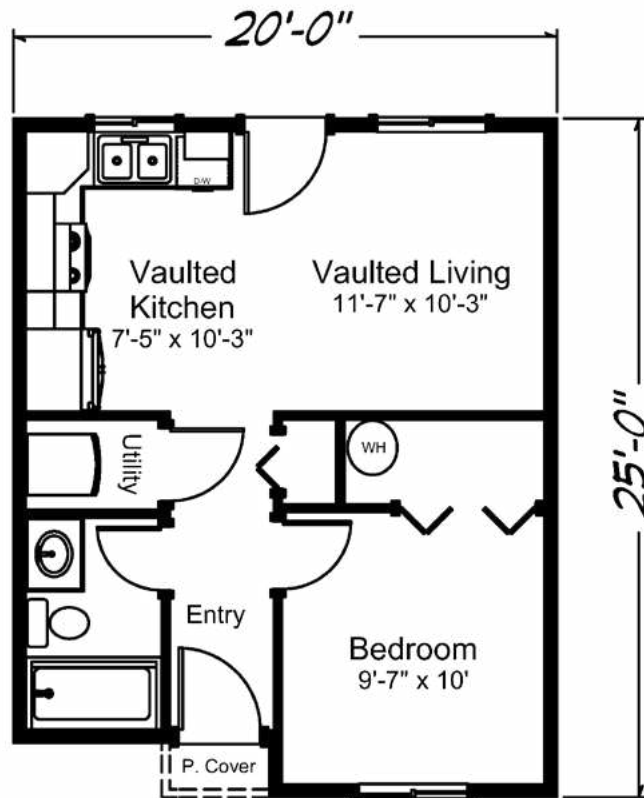

Cloverdale 480 sq. ft. • 1 bedroom • 1 bath

“Built on Your Land” | FairwayHomesWest.com

© 2007-2019 All Rights Reserved - Fairway Homes West Arizona Lic. #ROC261141. Plan numbers indicate the approx. square footage of living space. Elevation renderings shown may reflect artists interpretation and/or optional features, and may not represent the finished product. Fairway Homes West reserves the rights to change specifications and pricing without notice or obligation.