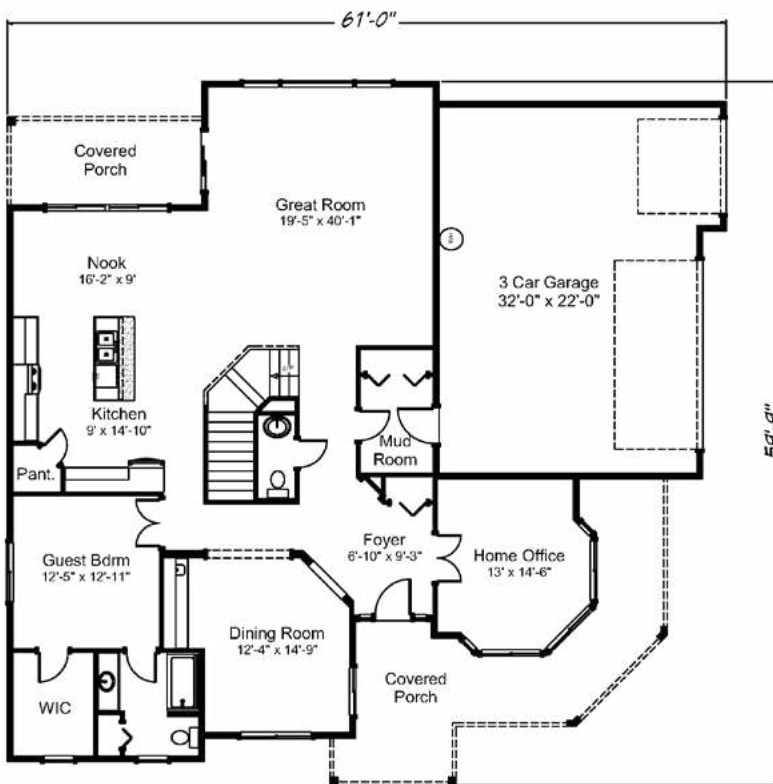

Diamond Wood 3720 sq. ft. • 4 bedrooms • 3 1/2 baths • 3 car garage

“Built on Your Land” | FairwayHomesWest.com

© 2007-2019 All Rights Reserved - Fairway Homes West Arizona Lic. #ROC261141. Plan numbers indicate the approx. square footage of living space. Elevation renderings shown may reflect artists interpretation and/or optional features, and may not represent the finished product. Fairway Homes West reserves the rights to change specifications and pricing without notice or obligation.