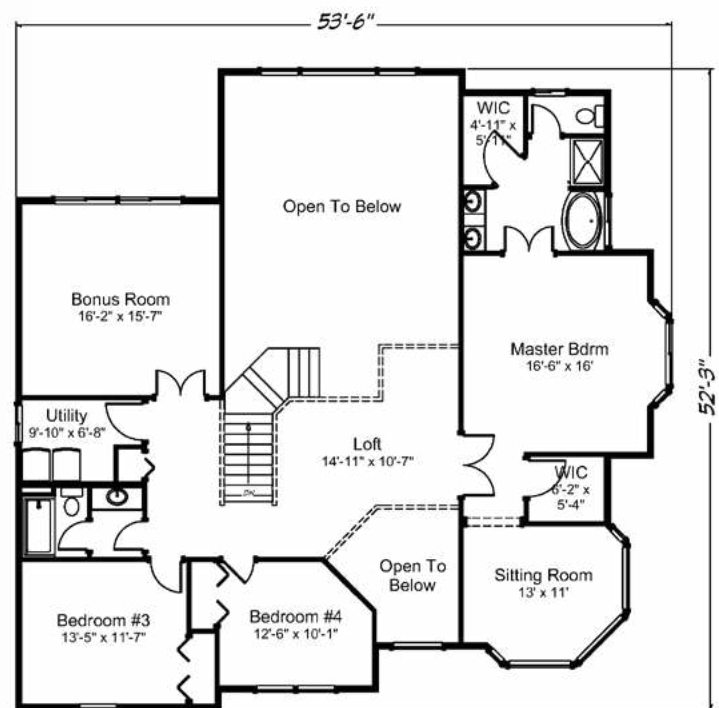

Diamond Wood 3720 sq. ft. • 4 bedrooms • 3 1/2 baths • 3 car garage

“Built on Your Land” | FairwayHomesWest.com

© 2007-2019 All Rights Reserved - Fairway Homes West Arizona Lic. #ROC261141. Plan numbers indicate the approx. square footage of living space. Elevation renderings shown may reflect artists interpretation and/or optional features, and may not represent the finished product. Fairway Homes West reserves the rights to change specifications and pricing without notice or obligation.