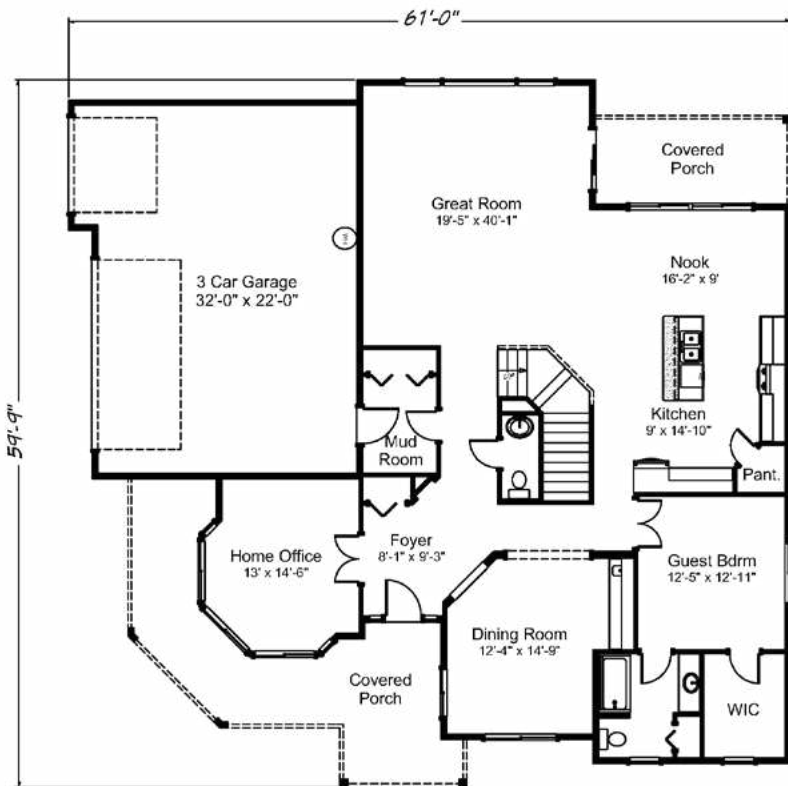

**Diamond Wood** 3720 sq. ft. • 4 bedrooms • 3 1/2 baths • 3 car garage

“Built on Your Land” | [FairwayHomesWest.com](http://FairwayHomesWest.com)

© 2007–2019 All Rights Reserved – Fairway Homes West Arizona Lic. #ROC261141. Plan numbers indicate the approx. square footage of living space. Elevation renderings shown may reflect artists interpretation and/or optional features, and may not represent the finished product. Fairway Homes West reserves the rights to change specifications and pricing without notice or obligation.