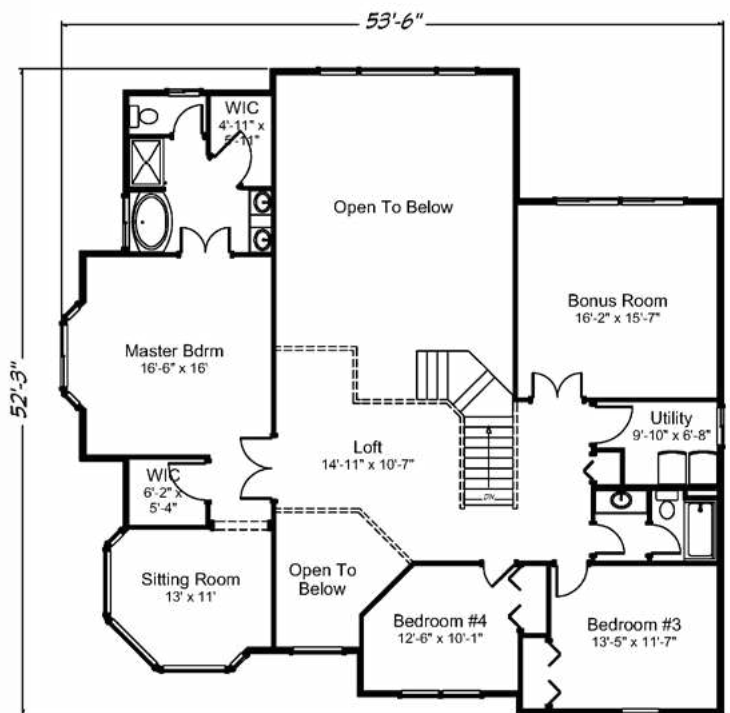

**Diamond Wood** 3720 sq. ft. • 4 bedrooms • 3 1/2 baths • 3 car garage

“Built on Your Land” | [FairwayHomesWest.com](http://FairwayHomesWest.com)

© 2007–2019 All Rights Reserved – Fairway Homes West Arizona Lic. #ROC261141. Plan numbers indicate the approx. square footage of living space. Elevation renderings shown may reflect artists interpretation and/or optional features, and may not represent the finished product. Fairway Homes West reserves the rights to change specifications and pricing without notice or obligation.