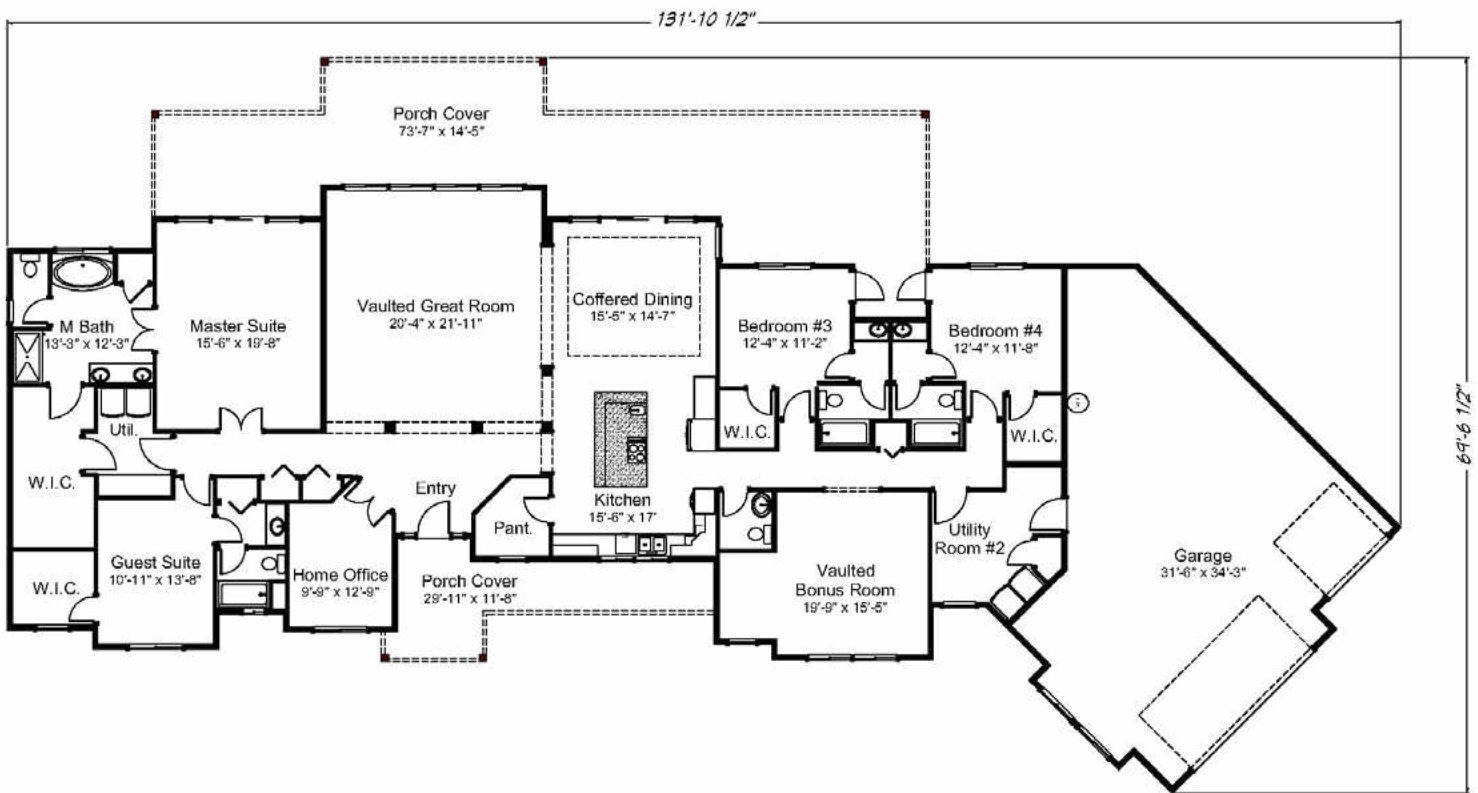

Shadow Creek 3578 sq. ft. • 4 bedrooms • 4 1/2 baths • 3 car garage

“Built on Your Land” | FairwayHomesWest.com

© 2007-2019 All Rights Reserved - Fairway Homes West Arizona Lic. #ROC261141. Plan numbers indicate the approx. square footage of living space. Elevation renderings shown may reflect artists interpretation and/or optional features, and may not represent the finished product. Fairway Homes West reserves the rights to change specifications and pricing without notice or obligation.