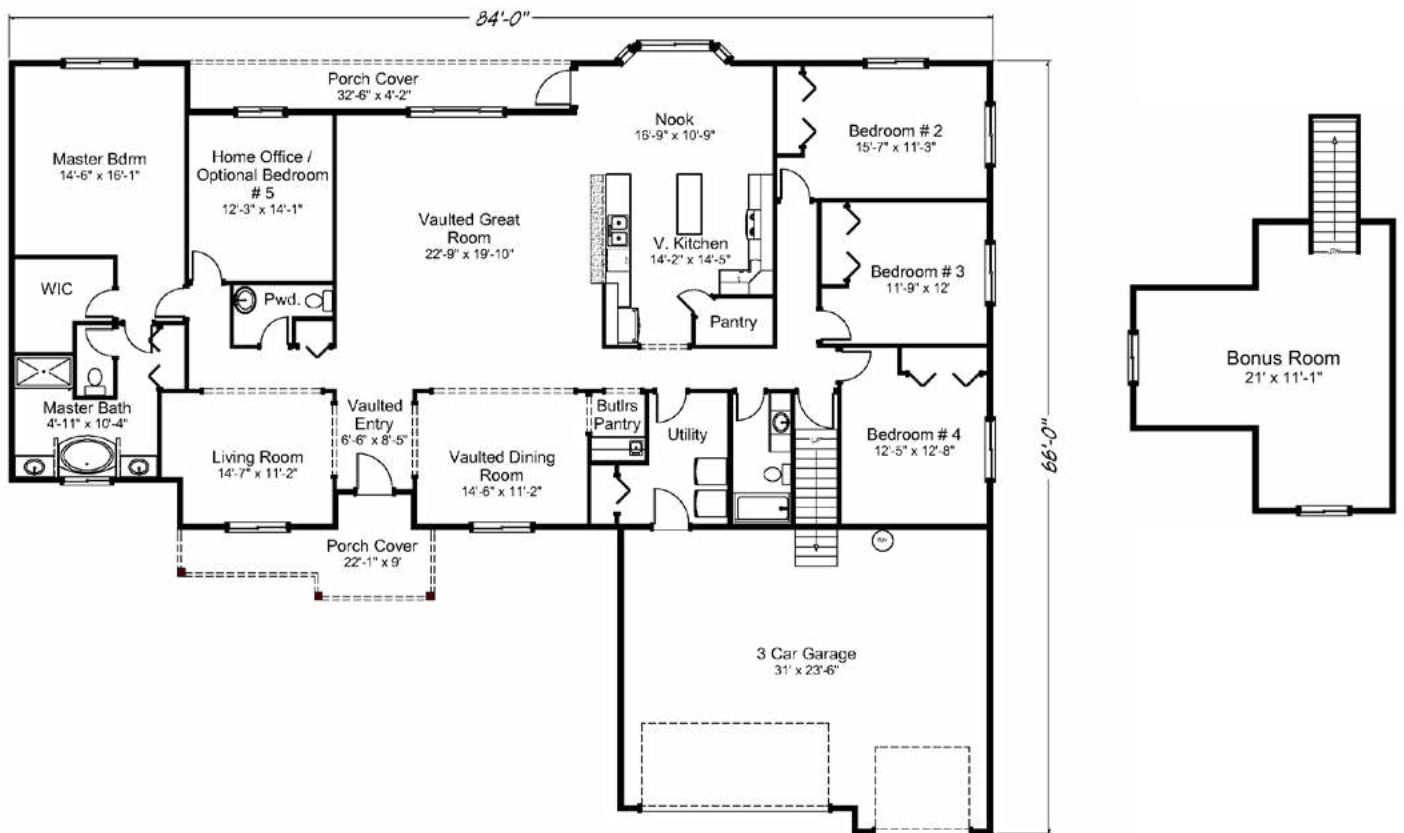

Chambers Bay 3556 sq. ft. • 4 bedrooms • 2 1/2 baths • 3 car garage

“Built on Your Land” | FairwayHomesWest.com

© 2007-2019 All Rights Reserved - Fairway Homes West Arizona Lic. #ROC261141. Plan numbers indicate the approx. square footage of living space. Elevation renderings shown may reflect artists interpretation and/or optional features, and may not represent the finished product. Fairway Homes West reserves the rights to change specifications and pricing without notice or obligation.