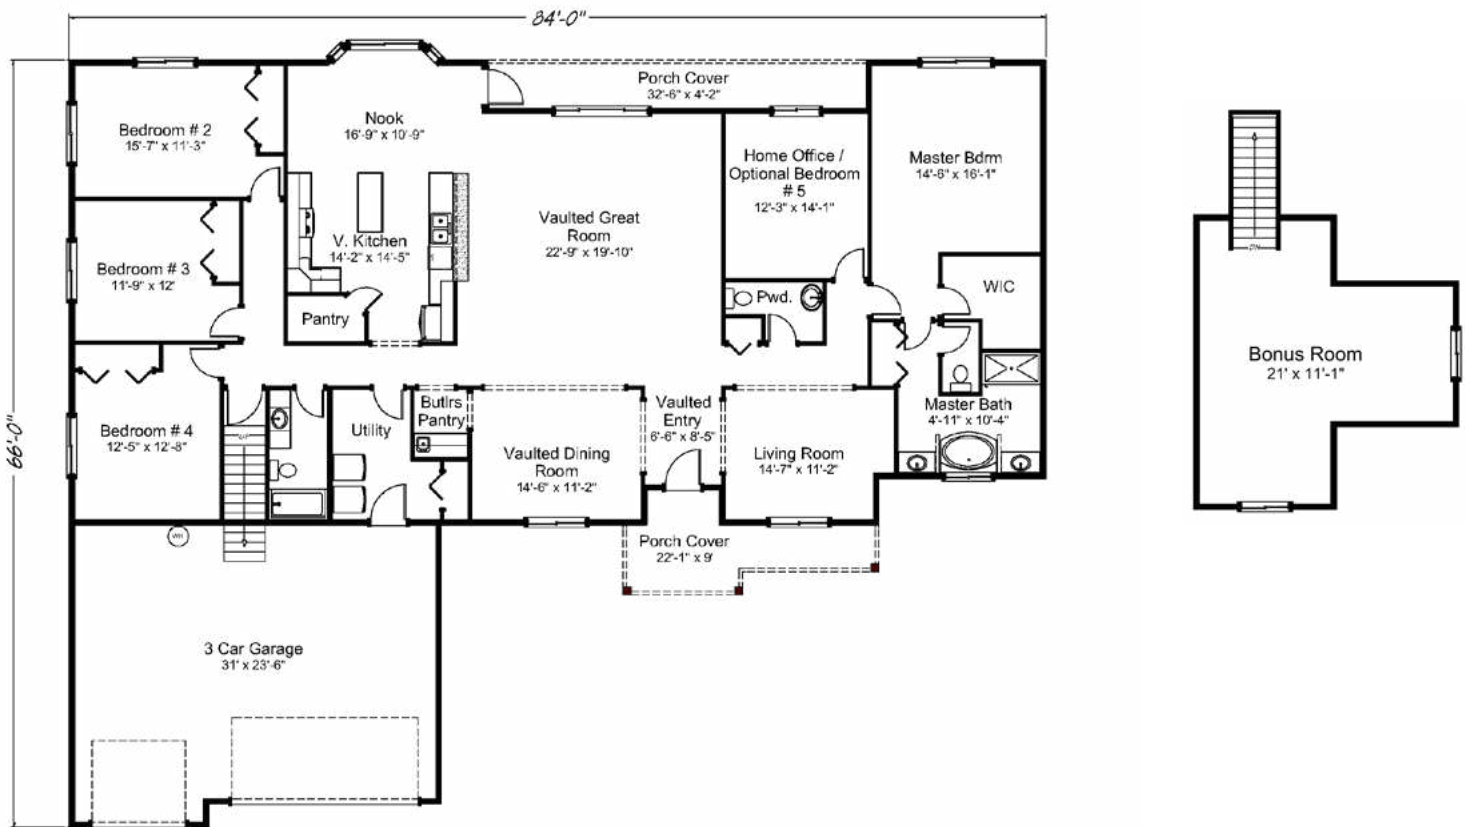

**Chambers Bay** 3556 sq. ft. • 4 bedrooms • 2 1/2 baths • 3 car garage

“Built on Your Land” | [FairwayHomesWest.com](http://FairwayHomesWest.com)

© 2007-2019 All Rights Reserved - Fairway Homes West Arizona Lic. #ROC261141. Plan numbers indicate the approx. square footage of living space. Elevation renderings shown may reflect artists interpretation and/or optional features, and may not represent the finished product. Fairway Homes West reserves the rights to change specifications and pricing without notice or obligation.