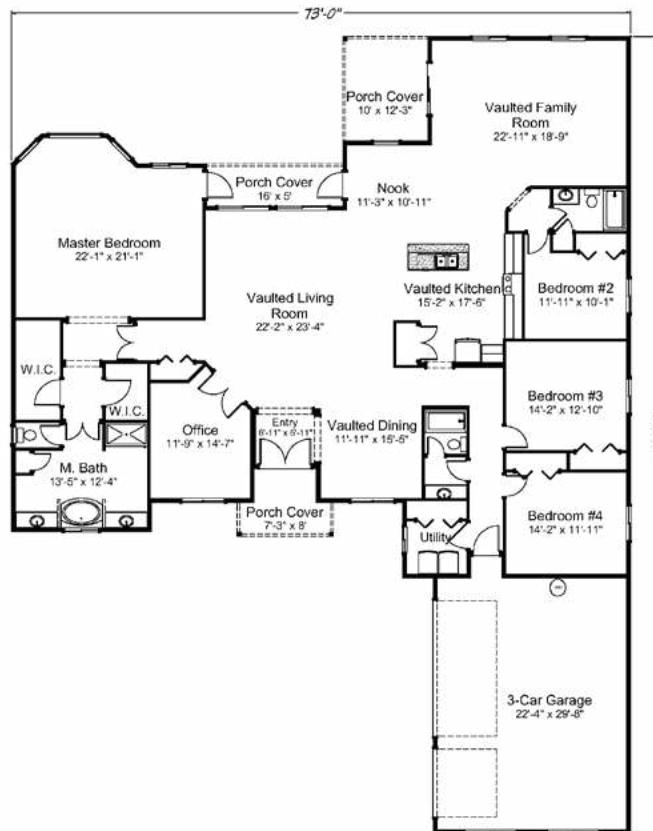

Wellington Hills 3502 sq. ft. • 4 bedrooms • 3 baths • 3 car garage

“Built on Your Land” | FairwayHomesWest.com

© 2007-2019 All Rights Reserved - Fairway Homes West Arizona Lic. #ROC261141. Plan numbers indicate the approx. square footage of living space. Elevation renderings shown may reflect artists interpretation and/or optional features, and may not represent the finished product. Fairway Homes West reserves the rights to change specifications and pricing without notice or obligation.