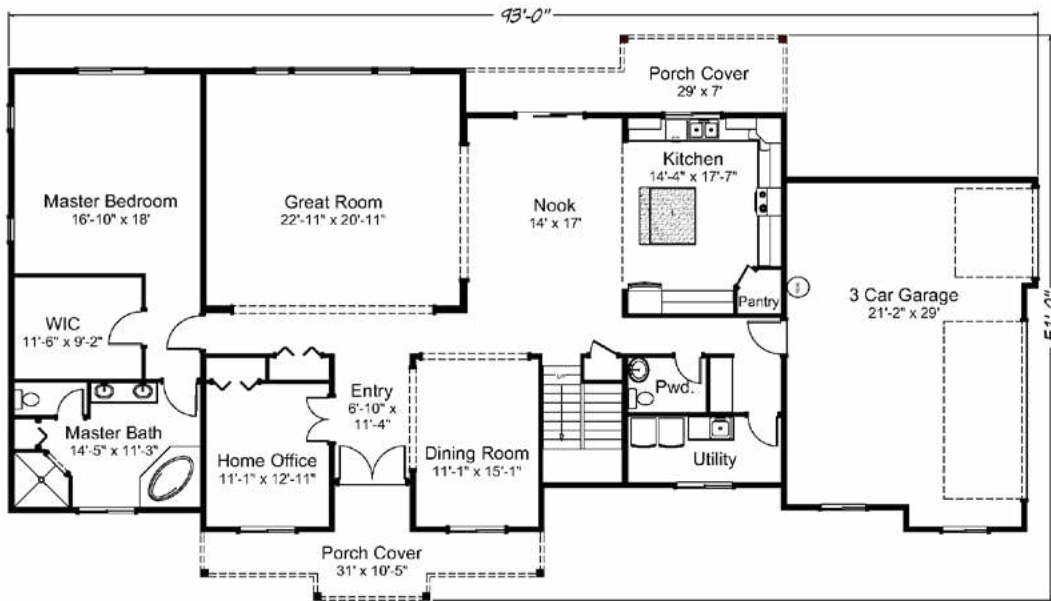

Echo Falls 3479 sq. ft. • 4 bedrooms • 2 1/2 baths • 3 car garage

“Built on Your Land” | FairwayHomesWest.com

© 2007-2019 All Rights Reserved - Fairway Homes West Arizona Lic. #ROC261141. Plan numbers indicate the approx. square footage of living space. Elevation renderings shown may reflect artists interpretation and/or optional features, and may not represent the finished product. Fairway Homes West reserves the rights to change specifications and pricing without notice or obligation.