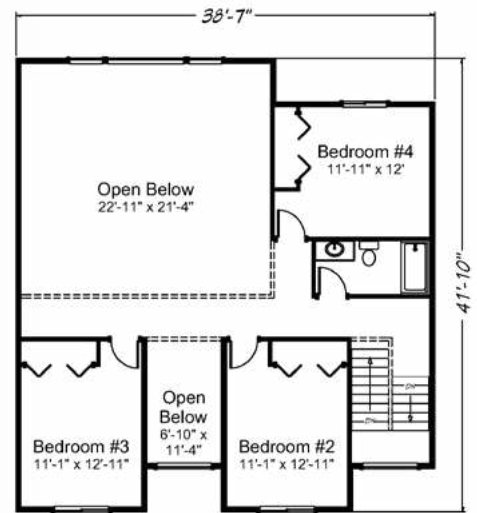

Echo Falls 3479 sq. ft. • 4 bedrooms • 2 1/2 baths • 3 car garage

“Built on Your Land” | FairwayHomesWest.com

© 2007-2019 All Rights Reserved - Fairway Homes West Arizona Lic. #ROC261141. Plan numbers indicate the approx. square footage of living space. Elevation renderings shown may reflect artists interpretation and/or optional features, and may not represent the finished product. Fairway Homes West reserves the rights to change specifications and pricing without notice or obligation.