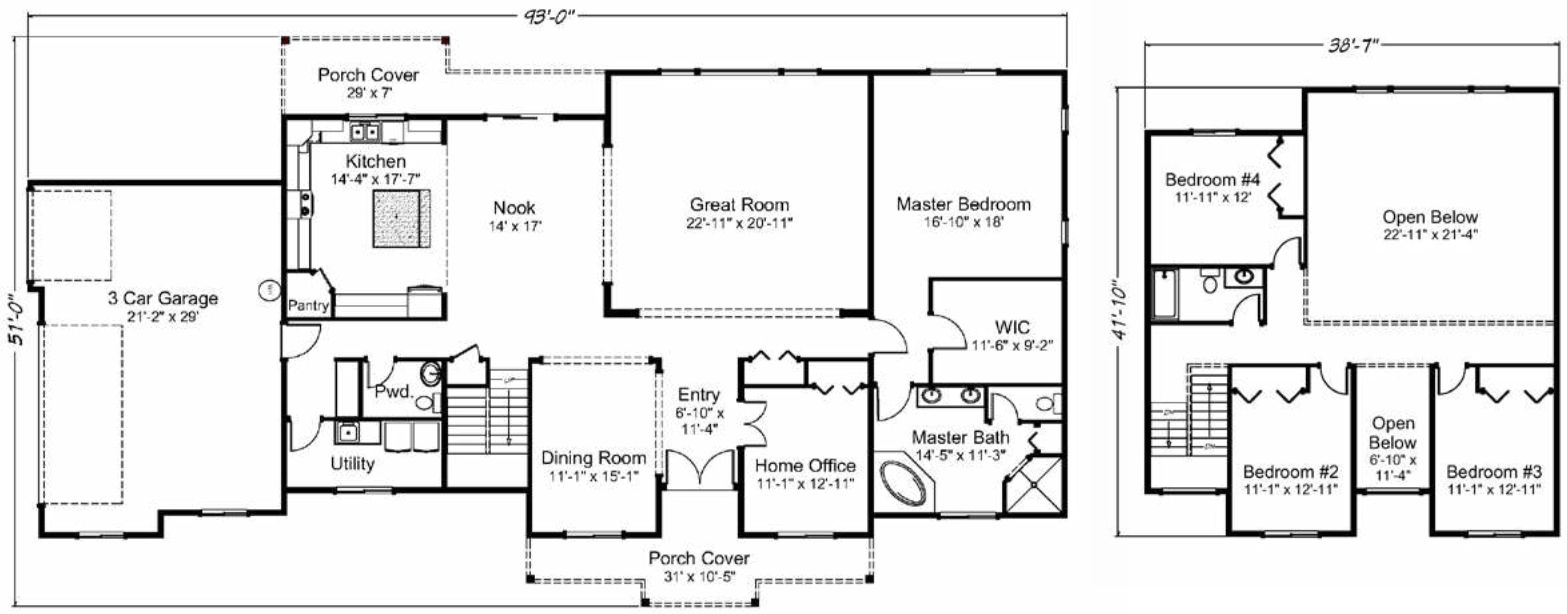

Echo Falls 3479 sq. ft. • 4 bedrooms • 2 1/2 baths • 3 car garage

“Built on Your Land” | FairwayHomesWest.com

© 2007-2019 All Rights Reserved - Fairway Homes West Arizona Lic. #ROC261141. Plan numbers indicate the approx. square footage of living space. Elevation renderings shown may reflect artists interpretation and/or optional features, and may not represent the finished product. Fairway Homes West reserves the rights to change specifications and pricing without notice or obligation.