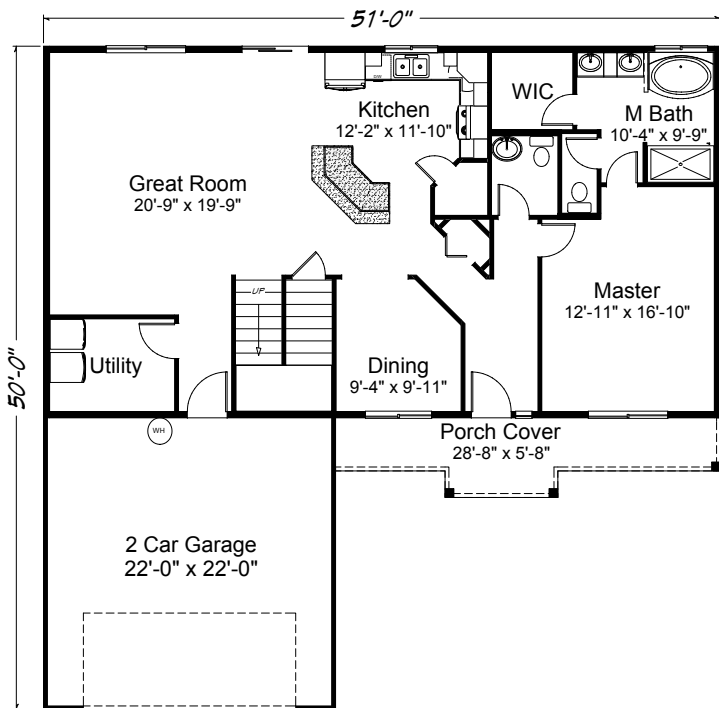

Muirfield South 2800 sq. ft. • 5 bedrooms • 2 1/2 baths • 2 car garage

“Built on Your Land” | FairwayHomesWest.com

© 2007–2019 All Rights Reserved – Fairway Homes West Arizona Lic. #ROC261141. Plan numbers indicate the approx. square footage of living space. Elevation renderings shown may reflect artists interpretation and/or optional features, and may not represent the finished product. Fairway Homes West reserves the rights to change specifications and pricing without notice or obligation.