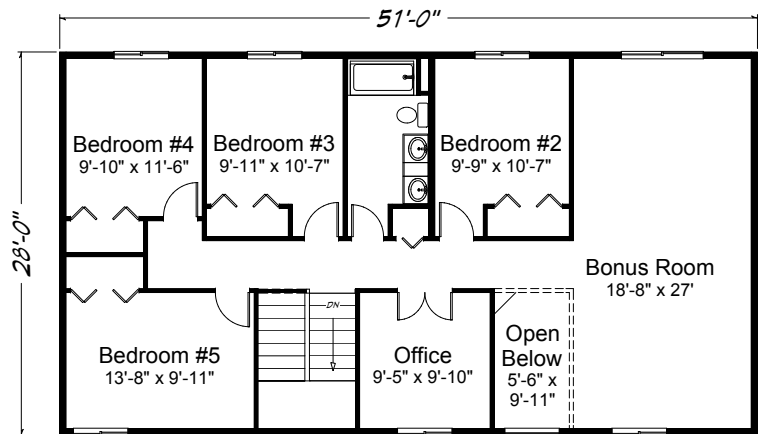

Muirfield South 2800 sq. ft. • 5 bedrooms • 2 1/2 baths • 2 car garage

“Built on Your Land” | FairwayHomesWest.com

© 2007–2019 All Rights Reserved – Fairway Homes West Arizona Lic. #ROC261141. Plan numbers indicate the approx. square footage of living space. Elevation renderings shown may reflect artists interpretation and/or optional features, and may not represent the finished product. Fairway Homes West reserves the rights to change specifications and pricing without notice or obligation.