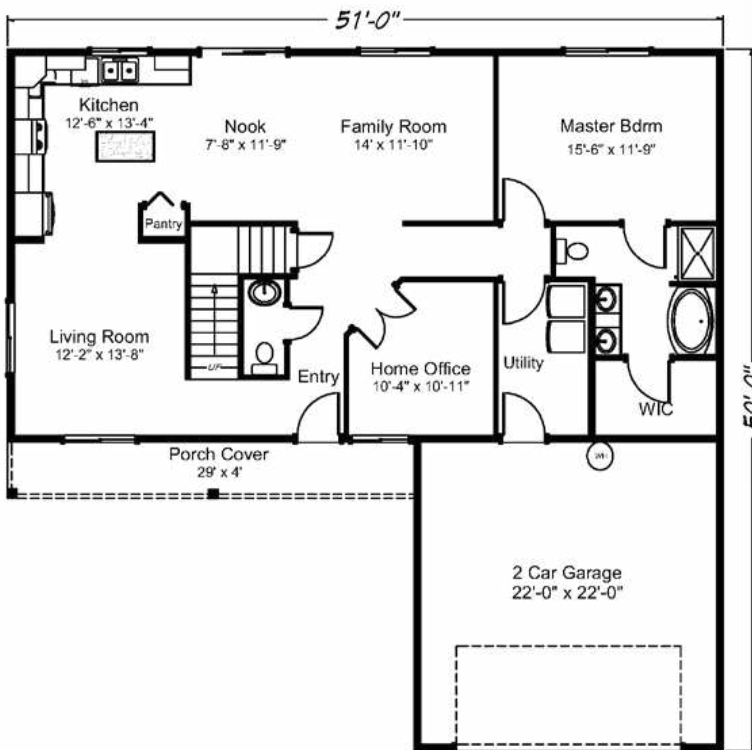

Muirfield North 2800 sq. ft. • 5 bedrooms • 2 1/2 baths • 2 car garage

“Built on Your Land” | FairwayHomesWest.com

© 2007-2019 All Rights Reserved - Fairway Homes West Arizona Lic. #ROC261141. Plan numbers indicate the approx. square footage of living space. Elevation renderings shown may reflect artists interpretation and/or optional features, and may not represent the finished product. Fairway Homes West reserves the rights to change specifications and pricing without notice or obligation.