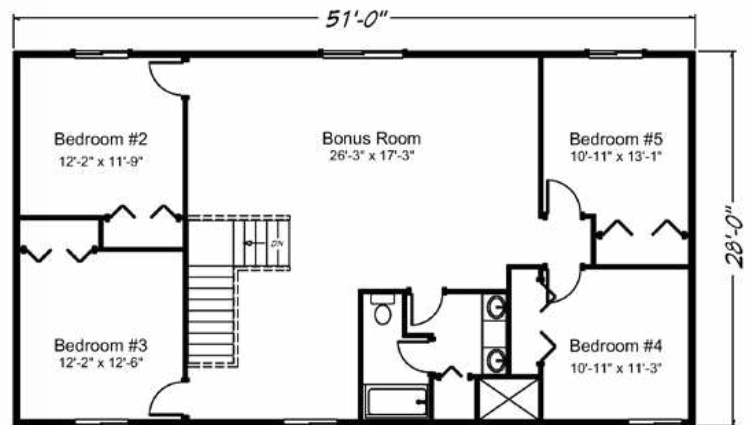

Muirfield North 2800 sq. ft. • 5 bedrooms • 2 1/2 baths • 2 car garage

“Built on Your Land” | FairwayHomesWest.com

© 2007-2019 All Rights Reserved - Fairway Homes West Arizona Lic. #ROC261141. Plan numbers indicate the approx. square footage of living space. Elevation renderings shown may reflect artists interpretation and/or optional features, and may not represent the finished product. Fairway Homes West reserves the rights to change specifications and pricing without notice or obligation.