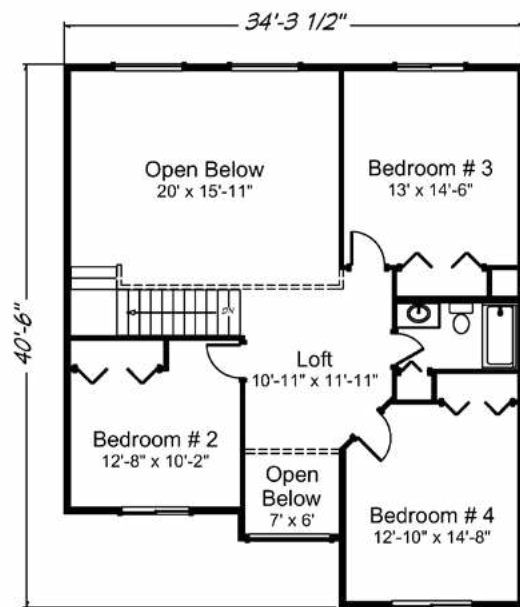

Emerald Valley 2728 sq. ft. • 4 bedrooms • 2 1/2 baths • 2 car garage

“Built on Your Land” | FairwayHomesWest.com

© 2007-2019 All Rights Reserved - Fairway Homes West Arizona Lic. #ROC261141. Plan numbers indicate the approx. square footage of living space. Elevation renderings shown may reflect artists interpretation and/or optional features, and may not represent the finished product. Fairway Homes West reserves the rights to change specifications and pricing without notice or obligation.