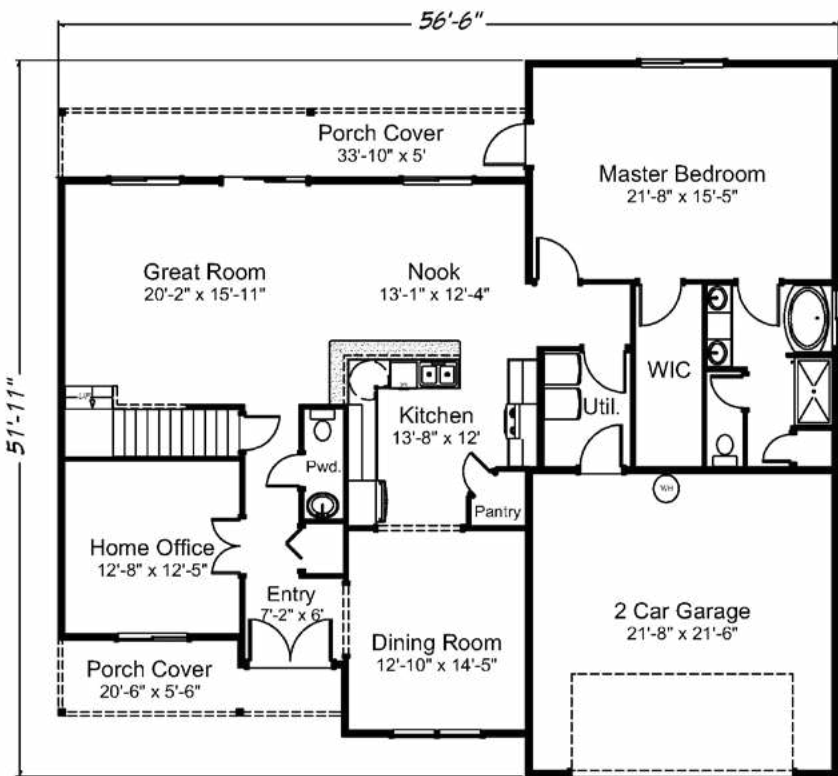

Emerald Valley 2728 sq. ft. • 4 bedrooms • 2 1/2 baths • 2 car garage

“Built on Your Land” | FairwayHomesWest.com

© 2007-2019 All Rights Reserved - Fairway Homes West Arizona Lic. #ROC261141. Plan numbers indicate the approx. square footage of living space. Elevation renderings shown may reflect artists interpretation and/or optional features, and may not represent the finished product. Fairway Homes West reserves the rights to change specifications and pricing without notice or obligation.