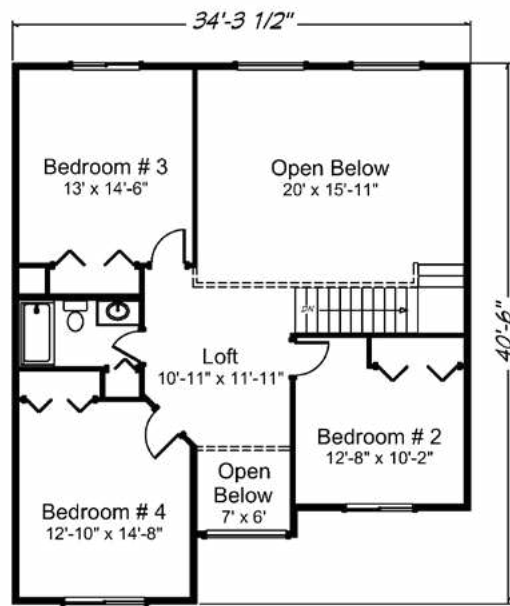

Emerald Valley 2728 sq. ft. • 4 bedrooms • 2 1/2 baths • 2 car garage

“Built on Your Land” | FairwayHomesWest.com

© 2007-2019 All Rights Reserved - Fairway Homes West Arizona Lic. #ROC261141. Plan numbers indicate the approx. square footage of living space. Elevation renderings shown may reflect artists interpretation and/or optional features, and may not represent the finished product. Fairway Homes West reserves the rights to change specifications and pricing without notice or obligation.