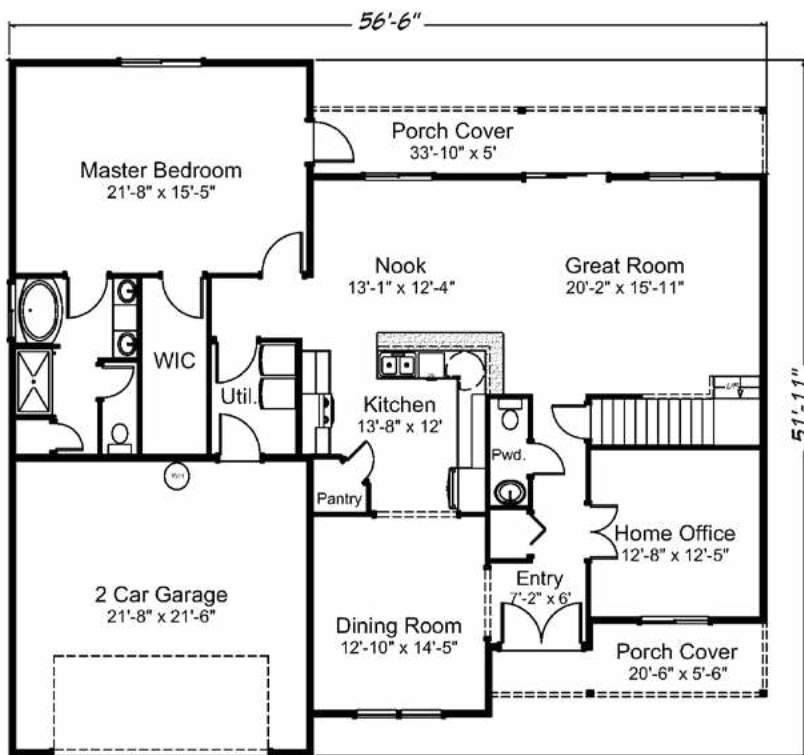

Emerald Valley 2728 sq. ft. • 4 bedrooms • 2 1/2 baths • 2 car garage

“Built on Your Land” | FairwayHomesWest.com

© 2007-2019 All Rights Reserved - Fairway Homes West Arizona Lic. #ROC261141. Plan numbers indicate the approx. square footage of living space. Elevation renderings shown may reflect artists interpretation and/or optional features, and may not represent the finished product. Fairway Homes West reserves the rights to change specifications and pricing without notice or obligation.