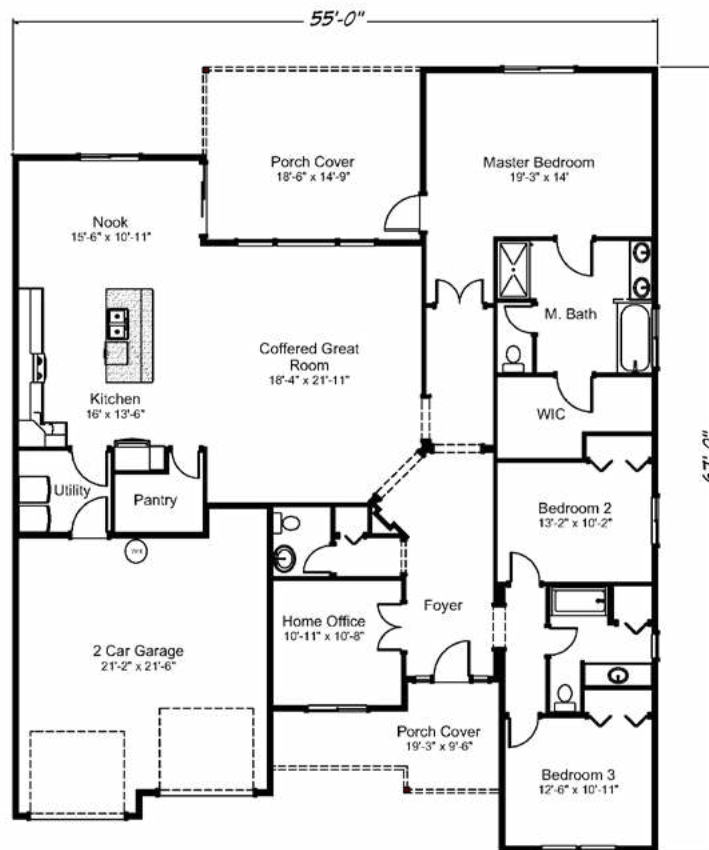

Cypress Point 2450 sq. ft. • 3 bedrooms • 2 1/2 baths • 2 car garage

“Built on Your Land” | FairwayHomesWest.com

© 2007-2019 All Rights Reserved - Fairway Homes West Arizona Lic. #ROC261141. Plan numbers indicate the approx. square footage of living space. Elevation renderings shown may reflect artists interpretation and/or optional features, and may not represent the finished product. Fairway Homes West reserves the rights to change specifications and pricing without notice or obligation.