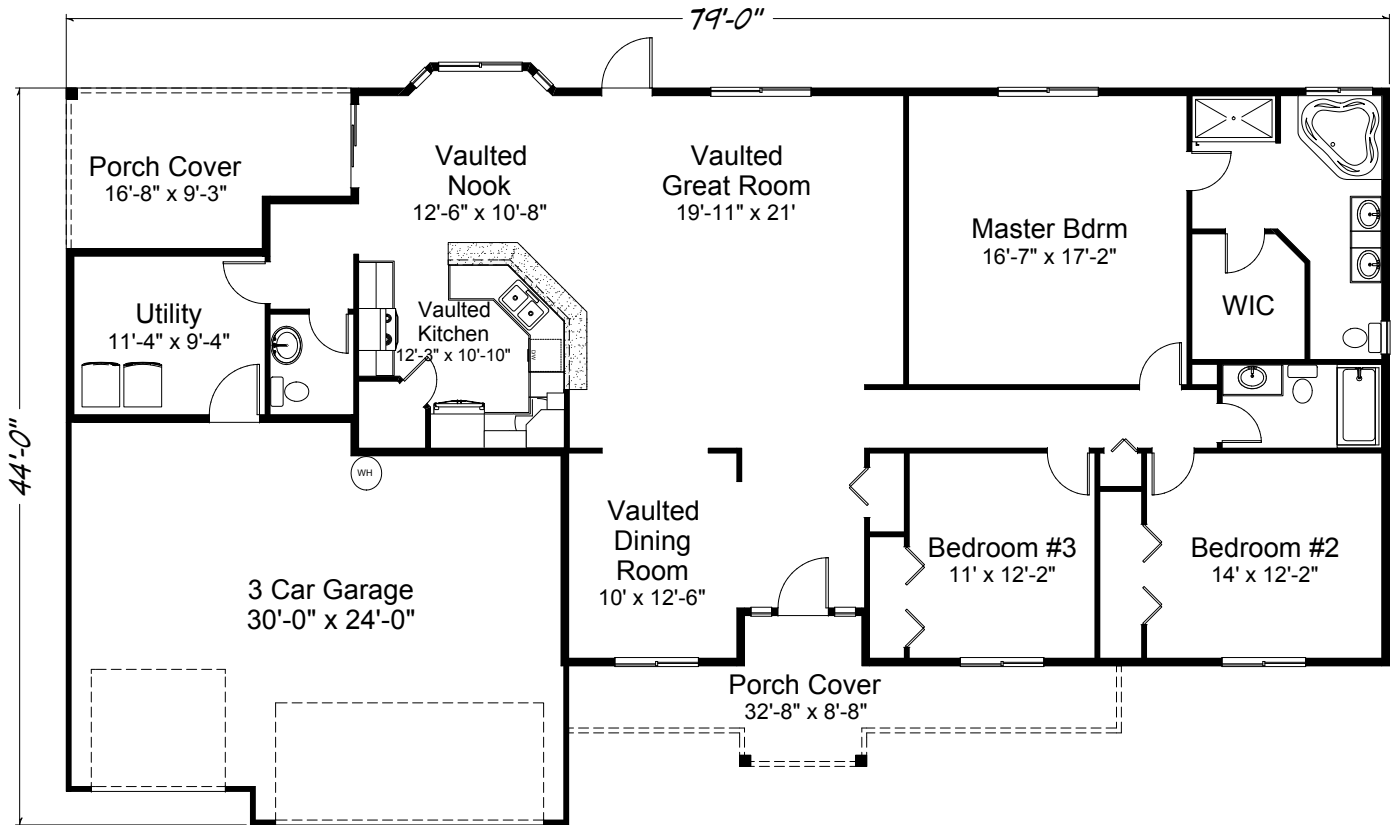

Shadow Mountain 1976 sq. ft. • 3 bedrooms • 2 baths • 3 car garage
Shadow Mountain 2164 sq. ft. • 3 bedrooms • 2 1/2 baths • 3 car garage

“Built on Your Land” | FairwayHomesWest.com

© 2007-2019 All Rights Reserved - Fairway Homes West Arizona Lic. #ROC261141. Plan numbers indicate the approx. square footage of living space. Elevation renderings shown may reflect artists interpretation and/or optional features, and may not represent the finished product. Fairway Homes West reserves the rights to change specifications and pricing without notice or obligation.