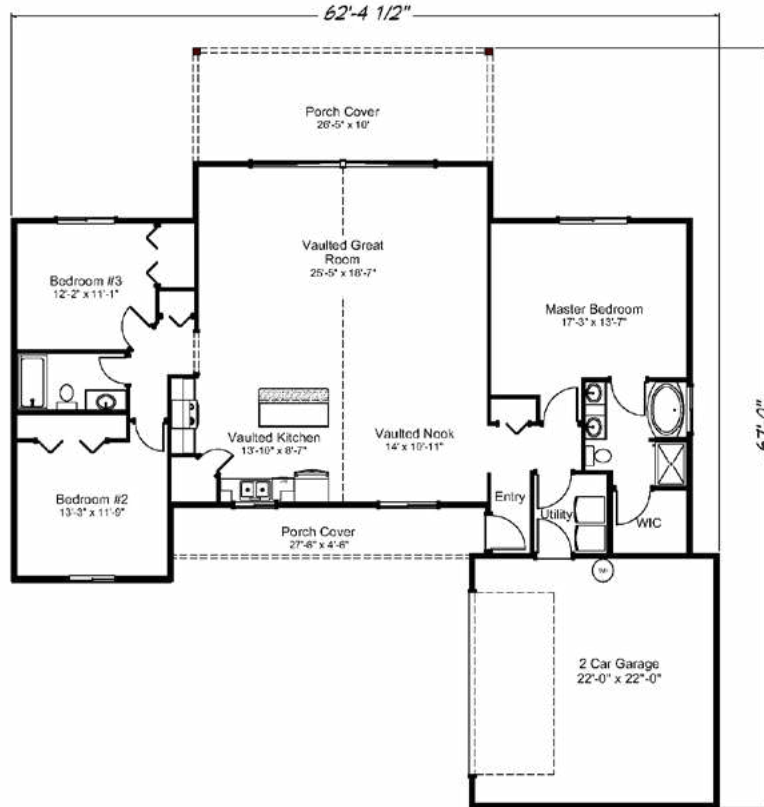

Tumble Creek 1866 sq. ft. • 3 bedrooms • 2 baths • 2 car garage

“Built on Your Land” | FairwayHomesWest.com

© 2007–2019 All Rights Reserved – Fairway Homes West Arizona Lic. #ROC261141. Plan numbers indicate the approx. square footage of living space. Elevation renderings shown may reflect artists interpretation and/or optional features, and may not represent the finished product. Fairway Homes West reserves the rights to change specifications and pricing without notice or obligation.