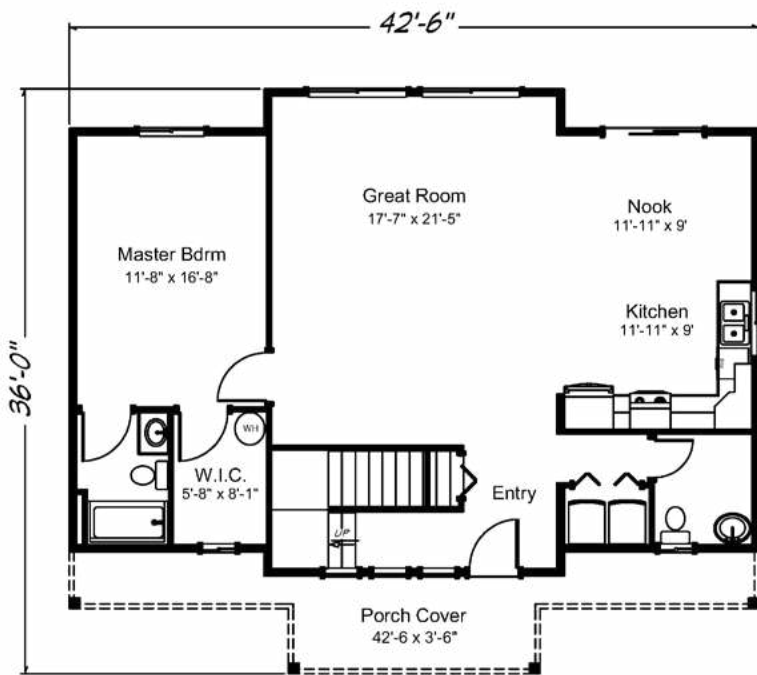

Sahalee 1830 sq. ft. • 3 bedrooms • 2 1/2 baths

“Built on Your Land” | FairwayHomesWest.com

© 2007-2019 All Rights Reserved - Fairway Homes West Arizona Lic. #ROC261141. Plan numbers indicate the approx. square footage of living space. Elevation renderings shown may reflect artists interpretation and/or optional features, and may not represent the finished product. Fairway Homes West reserves the rights to change specifications and pricing without notice or obligation.