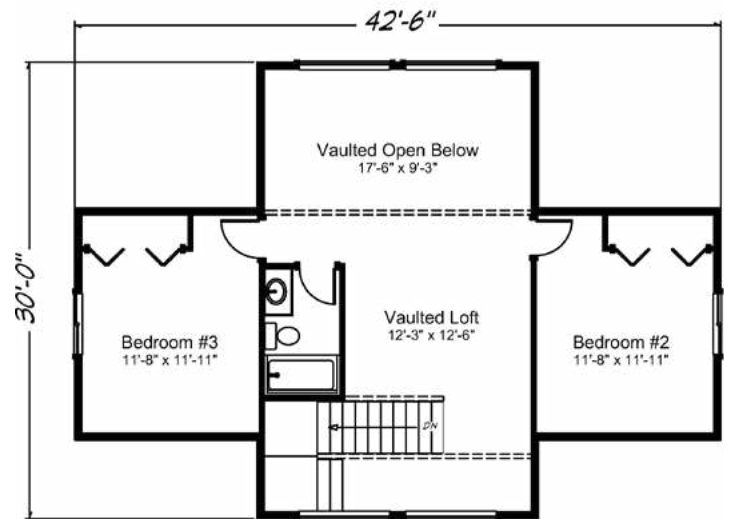

Sahalee 1830 sq. ft. • 3 bedrooms • 2 1/2 baths

“Built on Your Land” | FairwayHomesWest.com

© 2007-2019 All Rights Reserved - Fairway Homes West Arizona Lic. #ROC261141. Plan numbers indicate the approx. square footage of living space. Elevation renderings shown may reflect artists interpretation and/or optional features, and may not represent the finished product. Fairway Homes West reserves the rights to change specifications and pricing without notice or obligation.