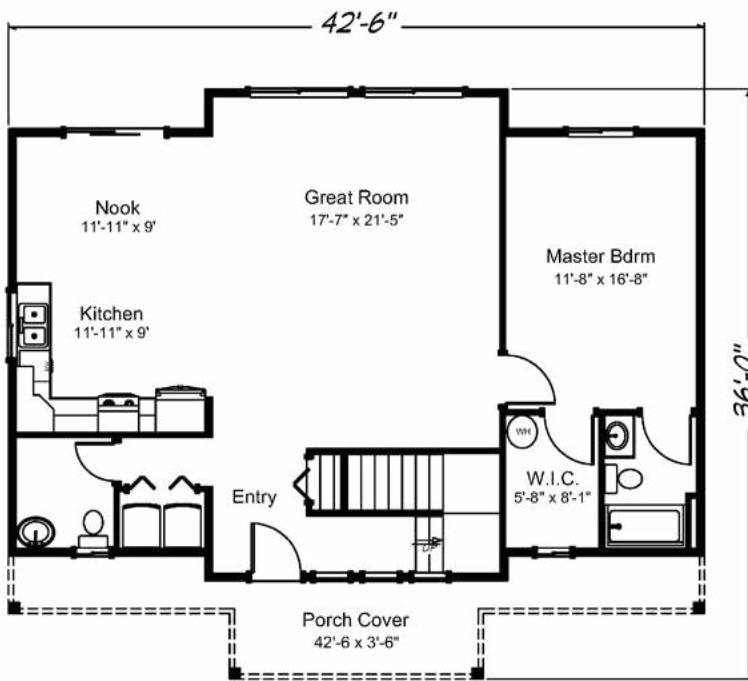

Sahalee 1830 sq. ft. • 3 bedrooms • 2 1/2 baths

“Built on Your Land” | FairwayHomesWest.com

© 2007-2019 All Rights Reserved - Fairway Homes West Arizona Lic. #ROC261141. Plan numbers indicate the approx. square footage of living space. Elevation renderings shown may reflect artists interpretation and/or optional features, and may not represent the finished product. Fairway Homes West reserves the rights to change specifications and pricing without notice or obligation.