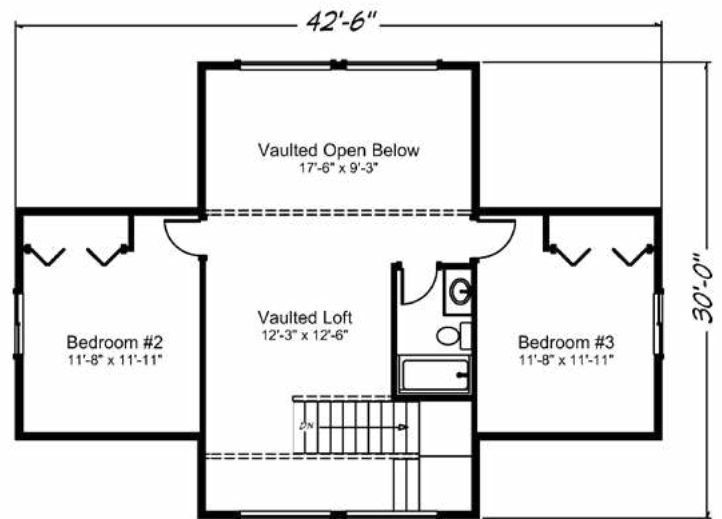

Sahalee 1830 sq. ft. • 3 bedrooms • 2 1/2 baths

“Built on Your Land” | FairwayHomesWest.com

© 2007-2019 All Rights Reserved - Fairway Homes West Arizona Lic. #ROC261141. Plan numbers indicate the approx. square footage of living space. Elevation renderings shown may reflect artists interpretation and/or optional features, and may not represent the finished product. Fairway Homes West reserves the rights to change specifications and pricing without notice or obligation.