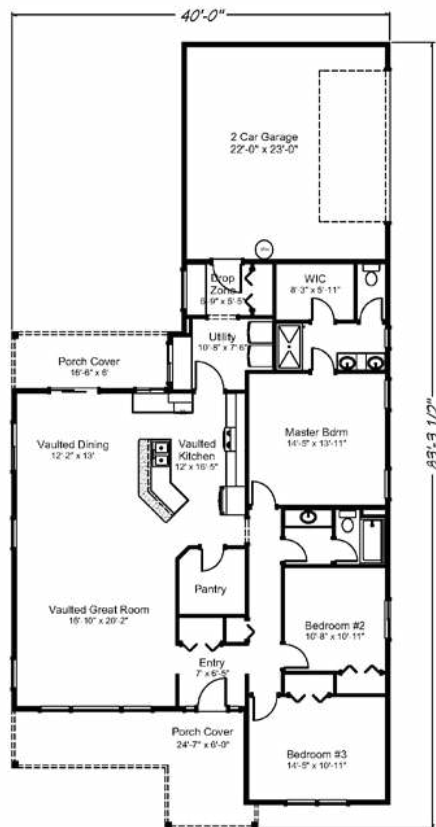

Whispering Firs 1829 sq. ft. • 3 bedrooms • 2 baths • 2 car garage

“Built on Your Land” | FairwayHomesWest.com

© 2007–2019 All Rights Reserved – Fairway Homes West Arizona Lic. #ROC261141. Plan numbers indicate the approx. square footage of living space. Elevation renderings shown may reflect artists interpretation and/or optional features, and may not represent the finished product. Fairway Homes West reserves the rights to change specifications and pricing without notice or obligation.