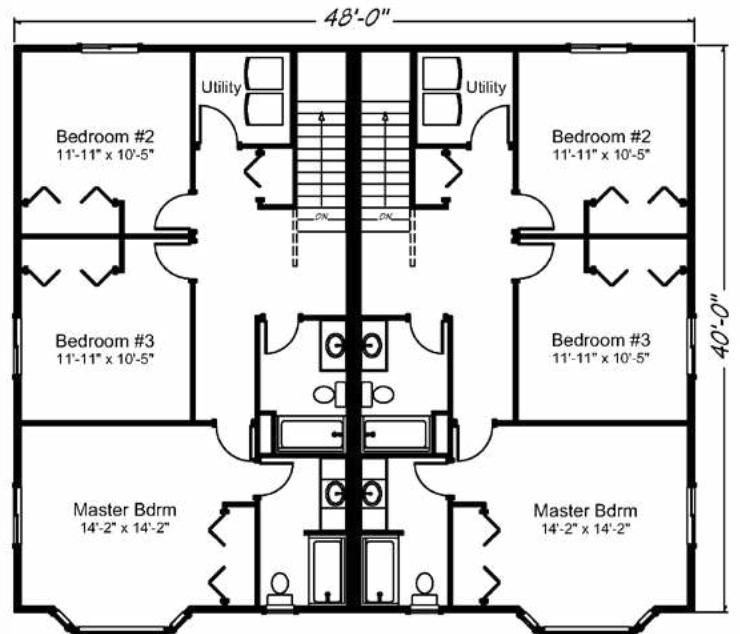

**Bay Shore** 1577 sq. ft. • 3 bedrooms • 2 1/2 bath • 2 car garage • (Per Unit)

“Built on Your Land” | [FairwayHomesWest.com](http://FairwayHomesWest.com)

© 2007–2019 All Rights Reserved – Fairway Homes West Arizona Lic. #ROC261141. Plan numbers indicate the approx. square footage of living space. Elevation renderings shown may reflect artists interpretation and/or optional features, and may not represent the finished product. Fairway Homes West reserves the rights to change specifications and pricing without notice or obligation.