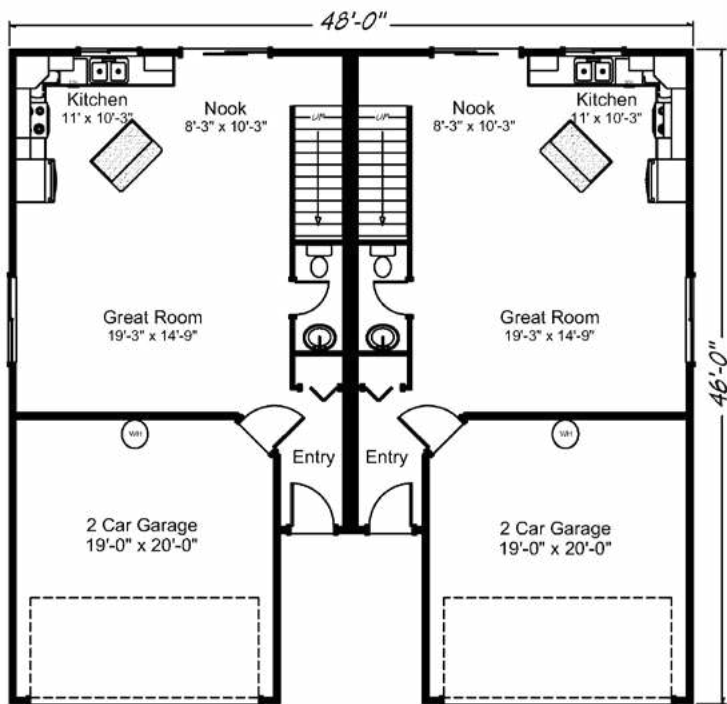

**Bay Shore** 1577 sq. ft. • 3 bedrooms • 2 1/2 bath • 2 car garage • (Per Unit)

“Built on Your Land” | [FairwayHomesWest.com](http://FairwayHomesWest.com)

© 2007–2019 All Rights Reserved – Fairway Homes West Arizona Lic. #ROC261141. Plan numbers indicate the approx. square footage of living space. Elevation renderings shown may reflect artists interpretation and/or optional features, and may not represent the finished product. Fairway Homes West reserves the rights to change specifications and pricing without notice or obligation.