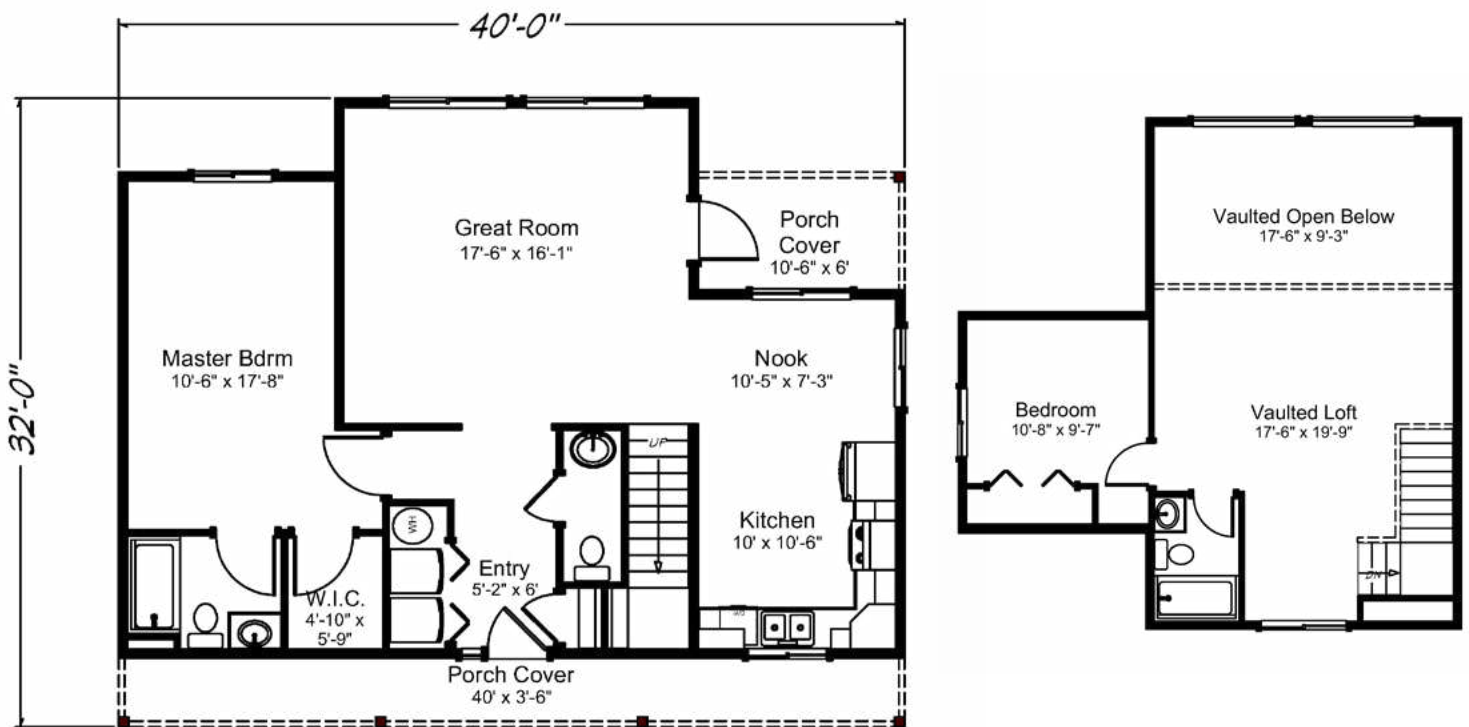

Dungeness 1471 sq. ft. • 2 bedrooms • 2 1/2 baths

“Built on Your Land” | FairwayHomesWest.com

© 2007-2019 All Rights Reserved - Fairway Homes West Arizona Lic. #ROC261141. Plan numbers indicate the approx. square footage of living space. Elevation renderings shown may reflect artists interpretation and/or optional features, and may not represent the finished product. Fairway Homes West reserves the rights to change specifications and pricing without notice or obligation.