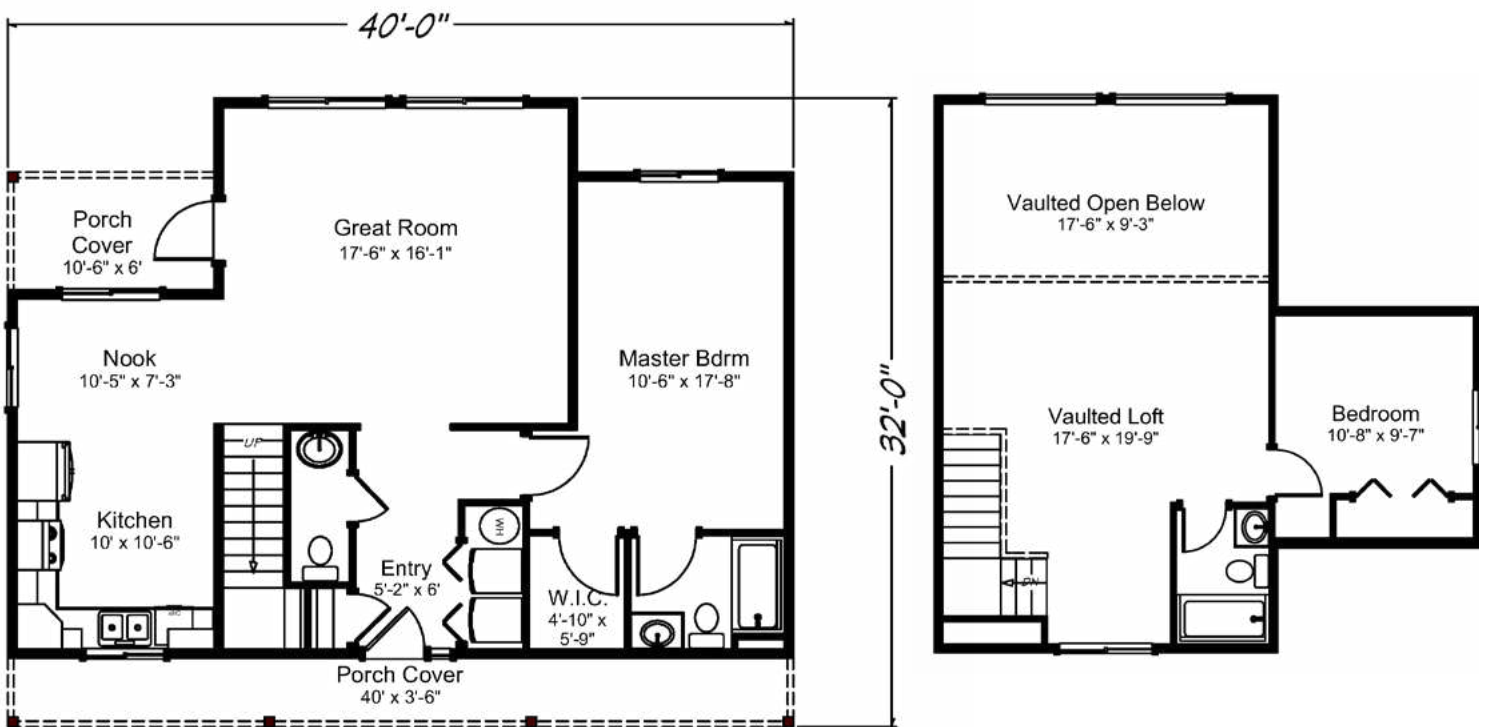

**Dungeness** 1471 sq. ft. • 2 bedrooms • 2 1/2 baths

**“Built on Your Land” | FairwayHomesWest.com**

© 2007-2019 All Rights Reserved - Fairway Homes West Arizona Lic. #ROC261141. Plan numbers indicate the approx. square footage of living space. Elevation renderings shown may reflect artists interpretation and/or optional features, and may not represent the finished product. Fairway Homes West reserves the rights to change specifications and pricing without notice or obligation.