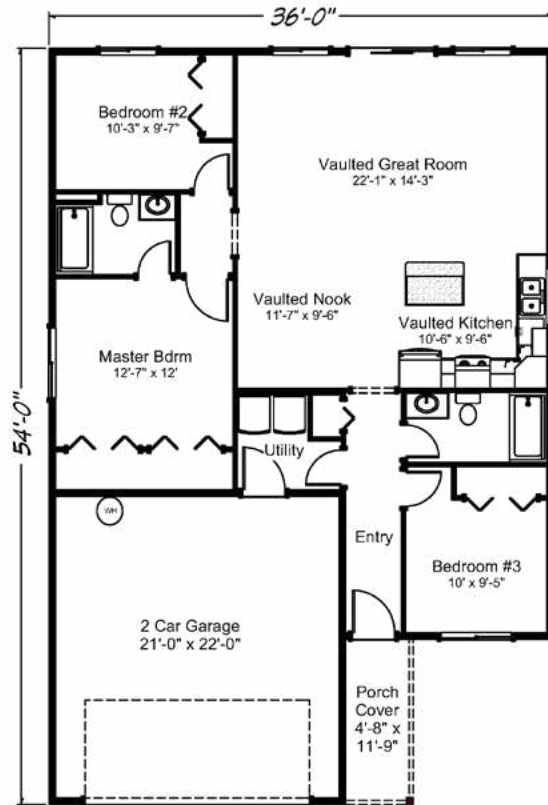

Allenmore 1308 sq. ft. • 3 bedrooms • 2 baths • 2 car garage

“Built on Your Land” | FairwayHomesWest.com

© 2007-2019 All Rights Reserved - Fairway Homes West Arizona Lic. #ROC261141. Plan numbers indicate the approx. square footage of living space. Elevation renderings shown may reflect artists interpretation and/or optional features, and may not represent the finished product. Fairway Homes West reserves the rights to change specifications and pricing without notice or obligation.