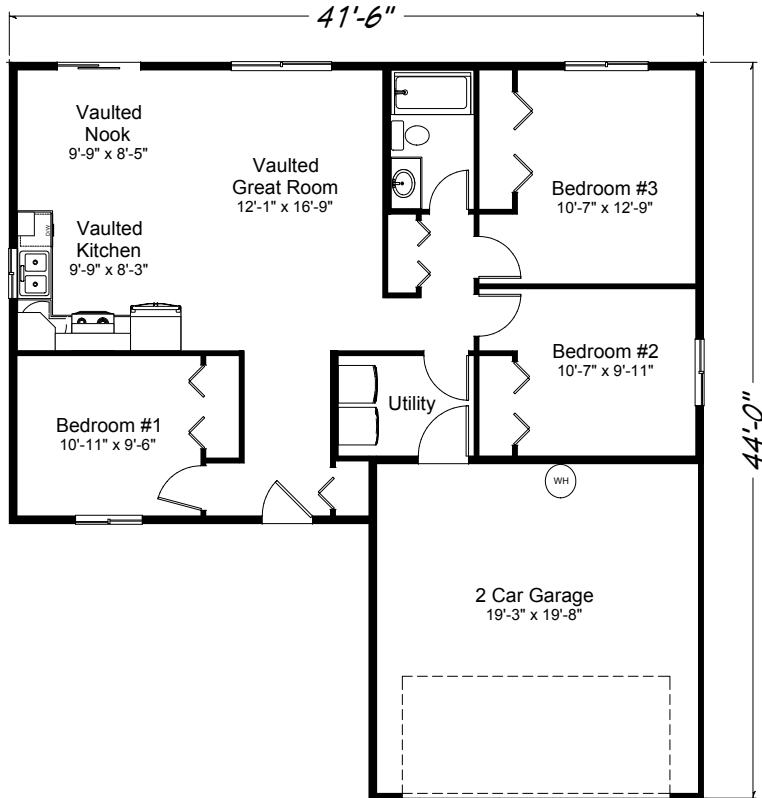

Discovery Bay 1074 sq. ft. • 3 bedrooms • 1 bath • 2 car garage

“Built on Your Land” | FairwayHomesWest.com

© 2007-2019 All Rights Reserved - Fairway Homes West Arizona Lic. #ROC261141. Plan numbers indicate the approx. square footage of living space. Elevation renderings shown may reflect artists interpretation and/or optional features, and may not represent the finished product. Fairway Homes West reserves the rights to change specifications and pricing without notice or obligation.