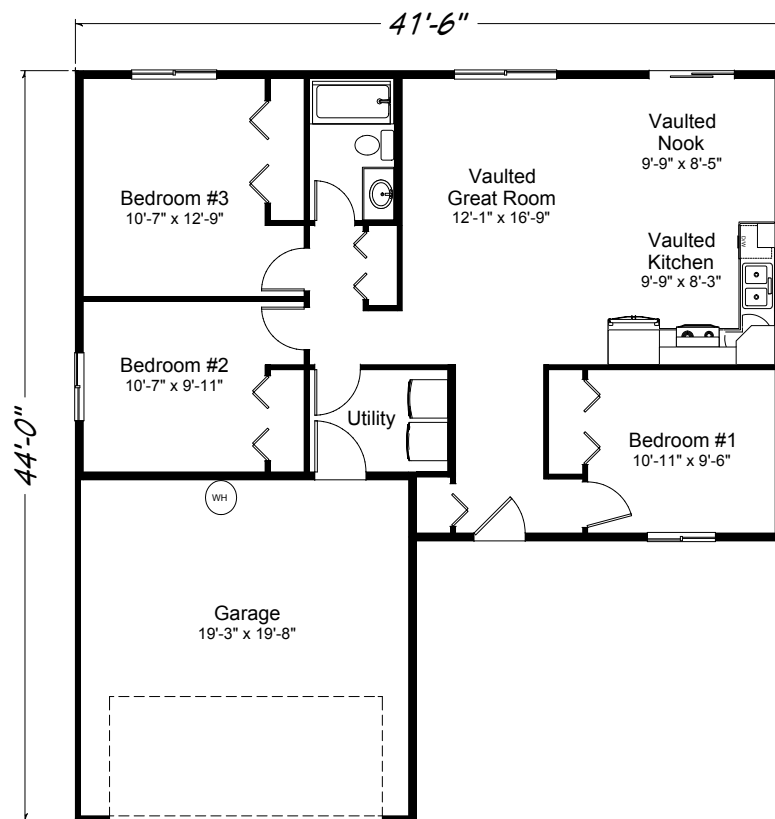

Discovery Bay 1074 sq. ft. • 3 bedrooms • 1 bath • 2 car garage

“Built on Your Land” | FairwayHomesWest.com

© 2007-2019 All Rights Reserved - Fairway Homes West Arizona Lic. #ROC261141. Plan numbers indicate the approx. square footage of living space. Elevation renderings shown may reflect artists interpretation and/or optional features, and may not represent the finished product. Fairway Homes West reserves the rights to change specifications and pricing without notice or obligation.