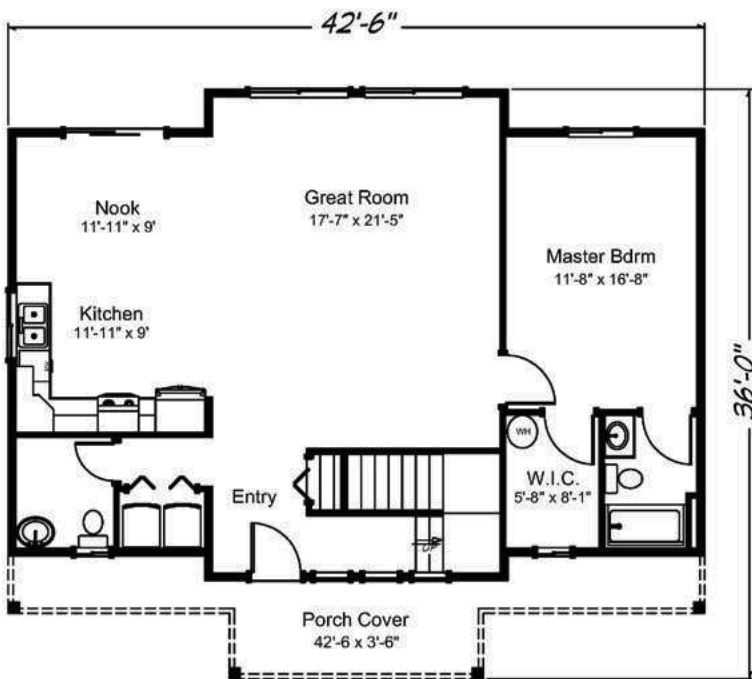

Sahalee 1830 sq. ft. • 3 bedrooms • 2 1/2 baths

“Built on Your Land” | FairwayHomesWest.com

© 2007-2019 All Rights Reserved - Fairway Homes West Arizona Lic. #ROC261141. Plan numbers indicate the approx. square footage of living space. Elevation renderings shown may reflect artists interpretation and/or optional features, and may not represent the finished product. Fairway Homes West reserves the rights to change specifications and pricing without notice or obligation.