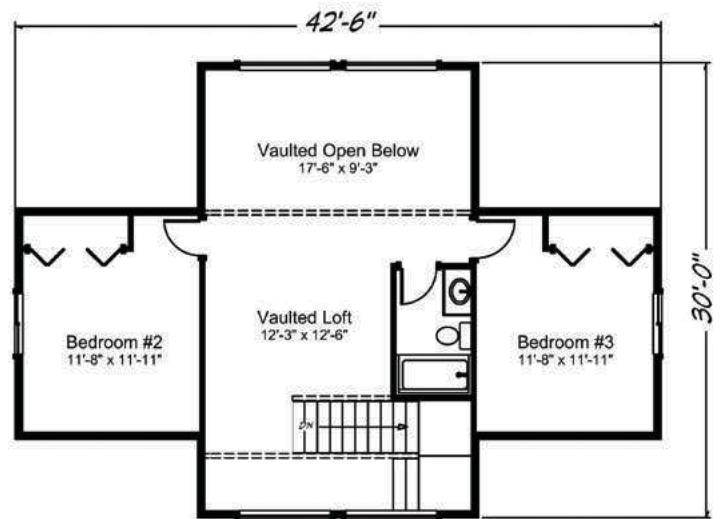

Sahalee 1830 sq. ft. • 3 bedrooms • 2 1/2 baths

“Built on Your Land” | FairwayHomesWest.com

© 2007-2019 All Rights Reserved - Fairway Homes West Arizona Lic. #ROC261141. Plan numbers indicate the approx. square footage of living space. Elevation renderings shown may reflect artists interpretation and/or optional features, and may not represent the finished product. Fairway Homes West reserves the rights to change specifications and pricing without notice or obligation.