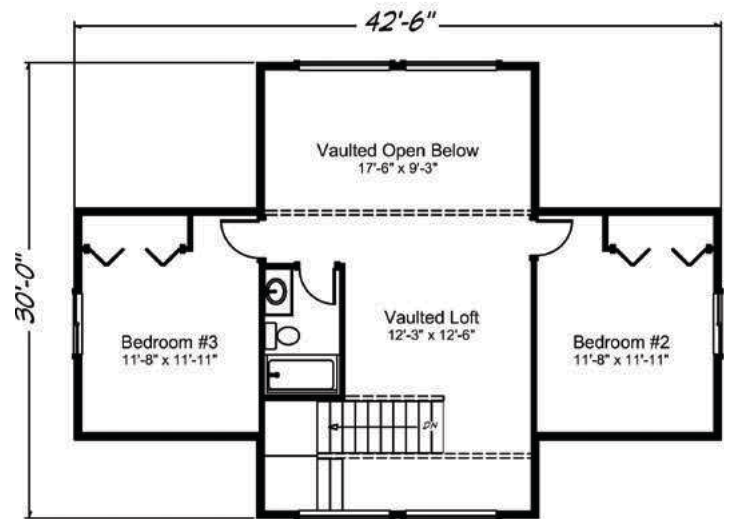

Sahalee 1830 sq. ft. • 3 bedrooms • 2 1/2 baths

“Built on Your Land” | FairwayHomesWest.com

© 2007-2019 All Rights Reserved - Fairway Homes West Arizona Lic. #ROC261141. Plan numbers indicate the approx. square footage of living space. Elevation renderings shown may reflect artists interpretation and/or optional features, and may not represent the finished product. Fairway Homes West reserves the rights to change specifications and pricing without notice or obligation.