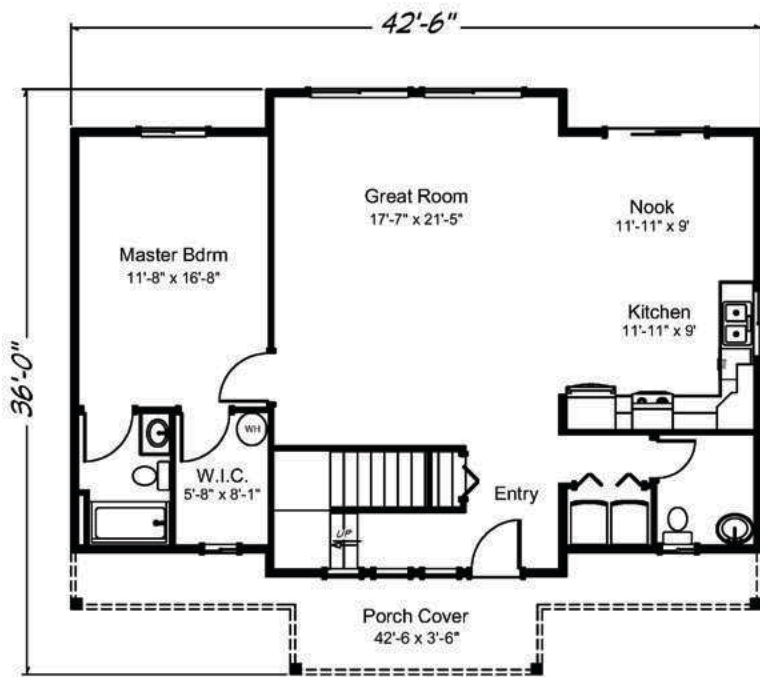

Sahalee 1830 sq. ft. • 3 bedrooms • 2 1/2 baths

“Built on Your Land” | FairwayHomesWest.com

© 2007-2019 All Rights Reserved - Fairway Homes West Arizona Lic. #ROC261141. Plan numbers indicate the approx. square footage of living space. Elevation renderings shown may reflect artists interpretation and/or optional features, and may not represent the finished product. Fairway Homes West reserves the rights to change specifications and pricing without notice or obligation.