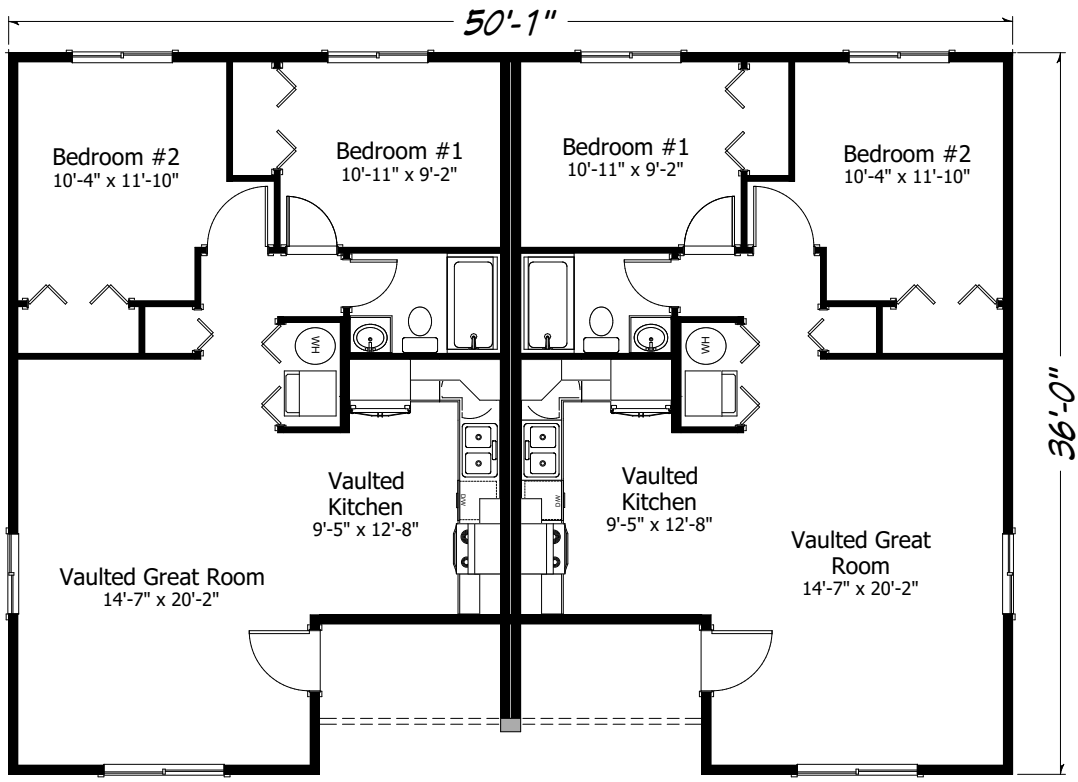

The Oakmont 1666 sq. ft. • 4 bedrooms • 2 baths

“Built on Your Land” | RealityHomes.com

© 2007-2017 All Rights Reserved - Reality Homes Washington # REALIH984CN / Oregon CCB #166318 / Idaho Lic. #RCE-25285 Plan numbers indicate the approx. square footage of living space. Elevation renderings shown may reflect artists interpretation and/or optional features, and may not represent the finished product. Reality Homes reserves the rights to change specifications and pricing without notice or obligation.