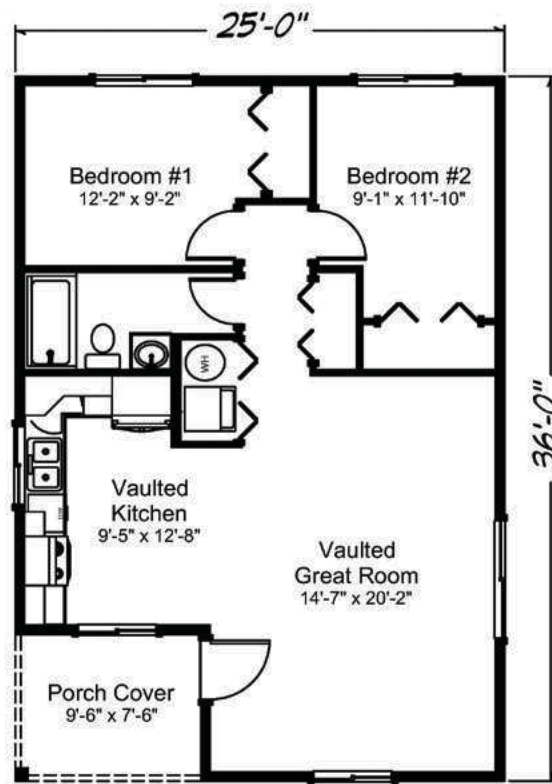

Lake Cushman 833 sq. ft. • 2 bedrooms • 1 bath

“Built on Your Land” | [RealityHomes.com](https://www.RealityHomes.com)

© 2007-2019 All Rights Reserved - Reality Homes Washington # REALIH984CN / Oregon CCB #166318 / Idaho Lic. #RCE-25285 Plan numbers indicate the approx. square footage of living space. Elevation renderings shown may reflect artists interpretation and/or optional features, and may not represent the finished product. Reality Homes reserves the rights to change specifications and pricing without notice or obligation.