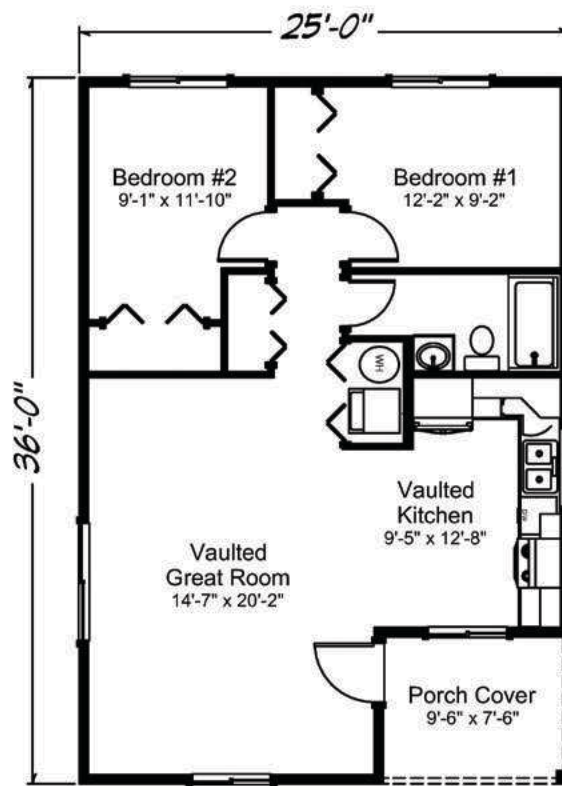

**Lake Cushman** 833 sq. ft. • 2 bedrooms • 1 bath

“Built on Your Land” | [RealityHomes.com](https://www.RealityHomes.com)

© 2007-2019 All Rights Reserved - Reality Homes Washington # REALIH1984CN / Oregon CCB #166318 / Idaho Lic. #RCE-25285 Plan numbers indicate the approx. square footage of living space. Elevation renderings shown may reflect artists interpretation and/or optional features, and may not represent the finished product. Reality Homes reserves the rights to change specifications and pricing without notice or obligation.