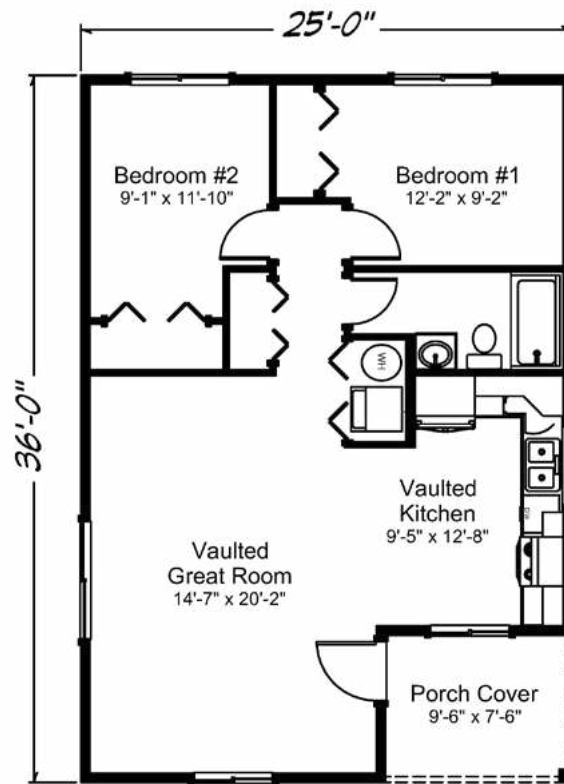

**Lake Cushman** 833 sq. ft. • 2 bedrooms • 1 bath

“Built on Your Land” | [RealityHomes.com](https://www.RealityHomes.com)

© 2007-2019 All Rights Reserved - Reality Homes Washington # REALIH1984CN / Oregon CCB #166318 / Idaho Lic. #RCE-25285 Plan numbers indicate the approx. square footage of living space. Elevation renderings shown may reflect artists interpretation and/or optional features, and may not represent the finished product. Reality Homes reserves the rights to change specifications and pricing without notice or obligation.