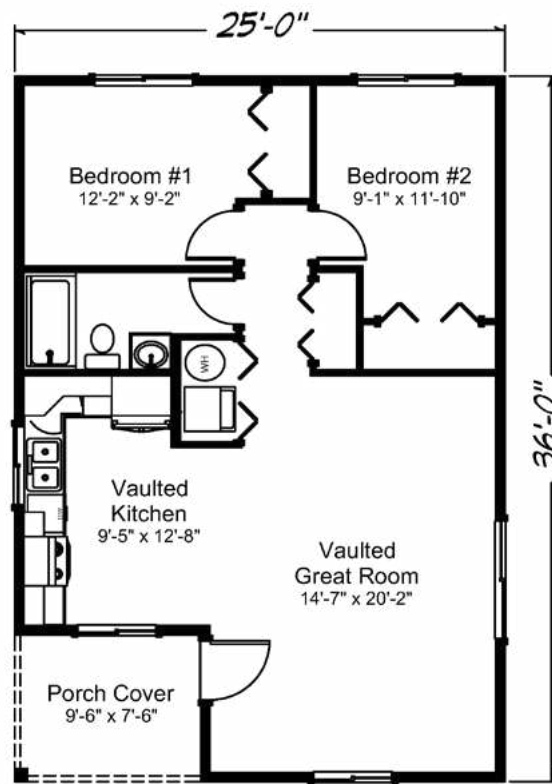

Lake Cushman 833 sq. ft. • 2 bedrooms • 1 bath

“Built on Your Land” | [RealityHomes.com](https://www.RealityHomes.com)

© 2007-2019 All Rights Reserved - Reality Homes Washington # REALIH1984CN / Oregon CCB #166318 / Idaho Lic. #RCE-25285 Plan numbers indicate the approx. square footage of living space. Elevation renderings shown may reflect artists interpretation and/or optional features, and may not represent the finished product. Reality Homes reserves the rights to change specifications and pricing without notice or obligation.