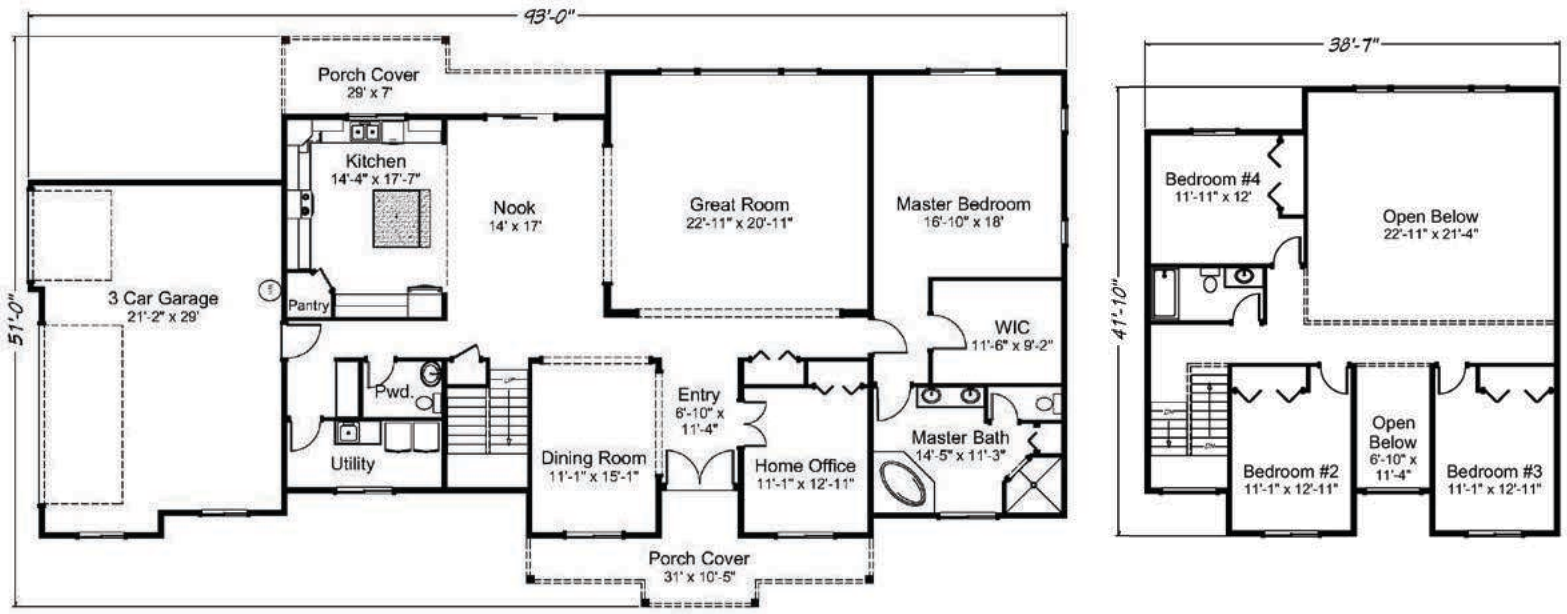

Echo Falls 3479 sq. ft. • 4 bedrooms • 2 1/2 baths • 3 car garage

“Built on Your Land” | FairwayHomesWest.com

© 2007-2019 All Rights Reserved - Fairway Homes West Arizona Lic. #ROC261141. Plan numbers indicate the approx. square footage of living space. Elevation renderings shown may reflect artists interpretation and/or optional features, and may not represent the finished product. Fairway Homes West reserves the rights to change specifications and pricing without notice or obligation.