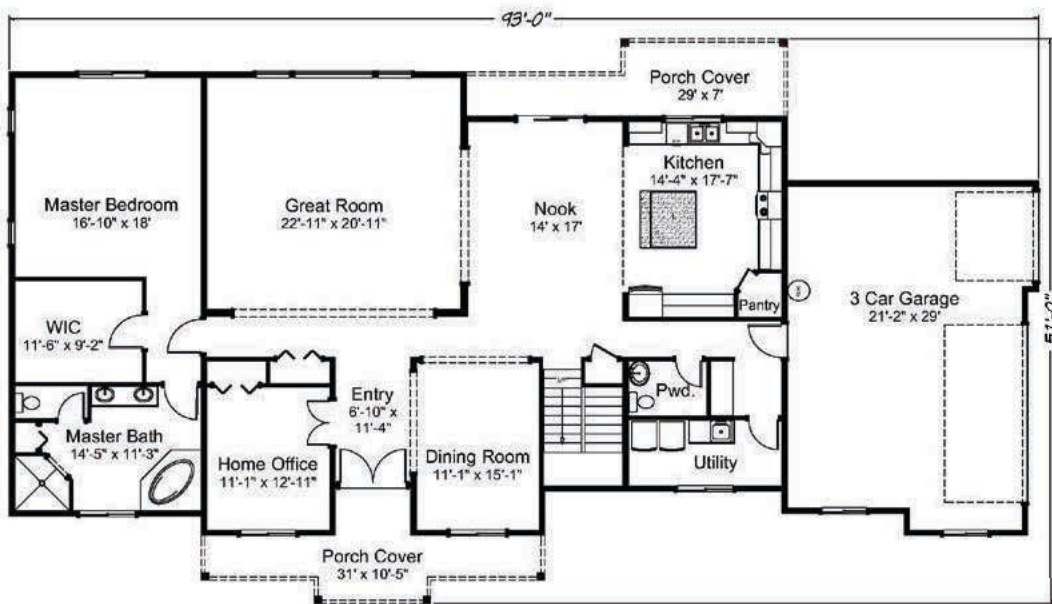

Echo Falls 3479 sq. ft. • 4 bedrooms • 2 1/2 baths • 3 car garage

“Built on Your Land” | FairwayHomesWest.com

© 2007-2019 All Rights Reserved - Fairway Homes West Arizona Lic. #ROC261141. Plan numbers indicate the approx. square footage of living space. Elevation renderings shown may reflect artists interpretation and/or optional features, and may not represent the finished product. Fairway Homes West reserves the rights to change specifications and pricing without notice or obligation.