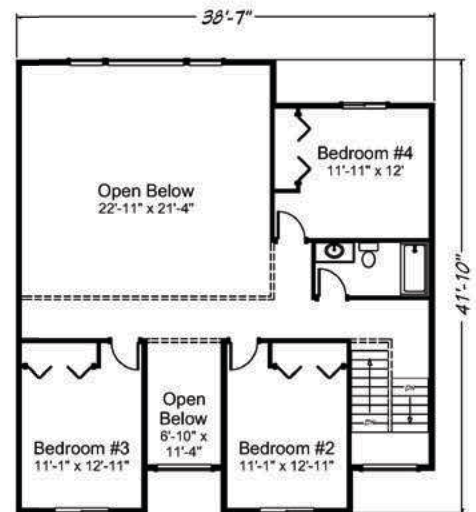

Echo Falls 3479 sq. ft. • 4 bedrooms • 2 1/2 baths • 3 car garage

“Built on Your Land” | FairwayHomesWest.com

© 2007-2019 All Rights Reserved - Fairway Homes West Arizona Lic. #ROC261141. Plan numbers indicate the approx. square footage of living space. Elevation renderings shown may reflect artists interpretation and/or optional features, and may not represent the finished product. Fairway Homes West reserves the rights to change specifications and pricing without notice or obligation.