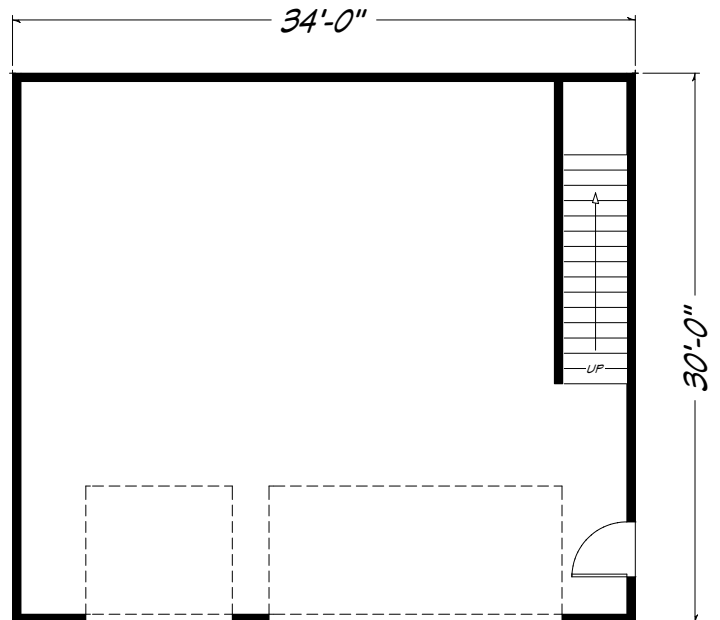

Plan 6 34 ft. x 30 ft. 1020 sq. ft. Garage

“Built on Your Land” | [Fairwayhomeswest.com](http://Fairwayhomeswest.com)

© 2007-2019 All Rights Reserved - Fairway Homes West AZ Lic # ROC261141. Plan numbers indicate the approx. square footage of living space. Elevation renderings shown may reflect artists interpretation and/or optional features, and may not represent the finished product. Fairway Homes West reserves the rights to change specifications and pricing without notice or obligation.