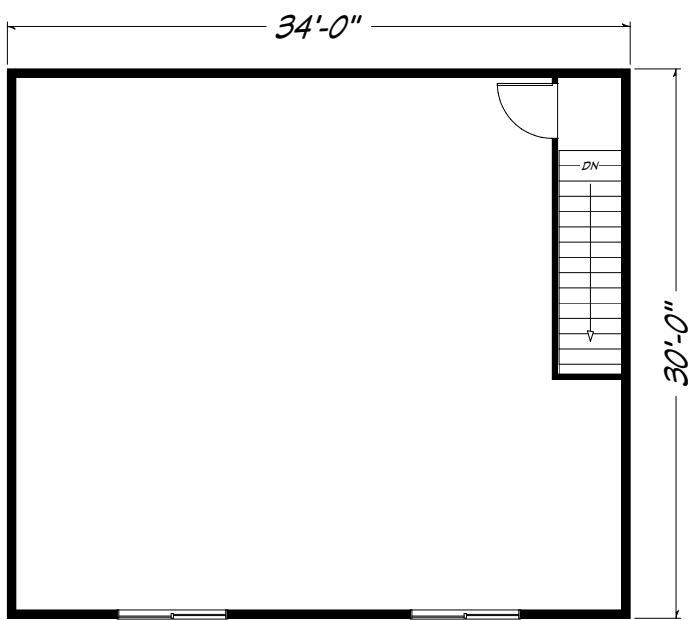

Plan 6 34 ft. x 30 ft. 1020 sq. ft. Garage

“Built on Your Land” | [Fairwayhomeswest.com](http://Fairwayhomeswest.com)

© 2007-2019 All Rights Reserved - Fairway Homes West AZ Lic # ROC261141. Plan numbers indicate the approx. square footage of living space. Elevation renderings shown may reflect artists interpretation and/or optional features, and may not represent the finished product. Fairway Homes West reserves the rights to change specifications and pricing without notice or obligation.