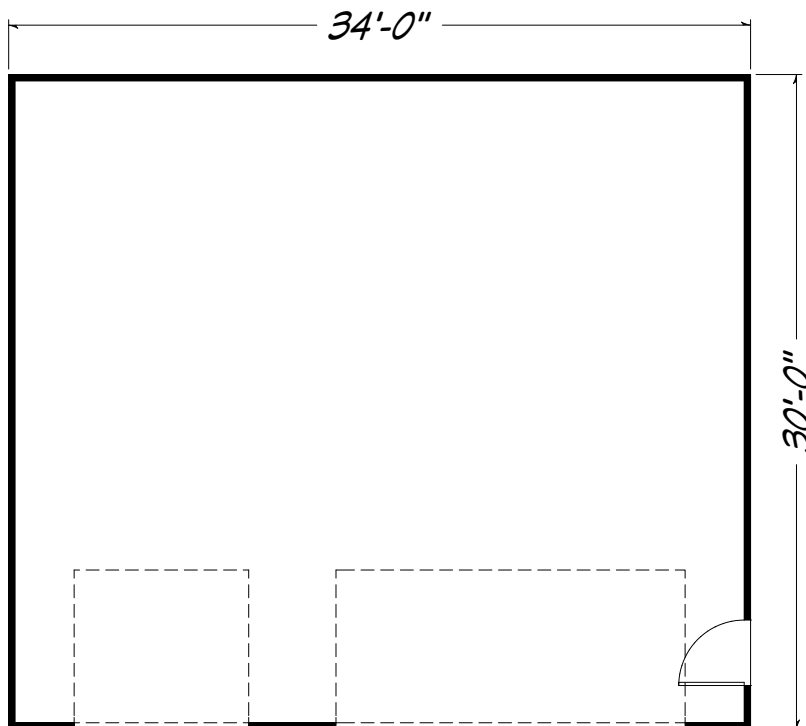

Plan 5 34 ft. x 30 ft. 1020 sq. ft. Garage

“Built on Your Land” | Fairwayhomeswest.com

© 2007-2019 All Rights Reserved - Fairway Homes West AZ Lic # ROC261141. Plan numbers indicate the approx. square footage of living space. Elevation renderings shown may reflect artists interpretation and/or optional features, and may not represent the finished product. Fairway Homes West reserves the rights to change specifications and pricing without notice or obligation.