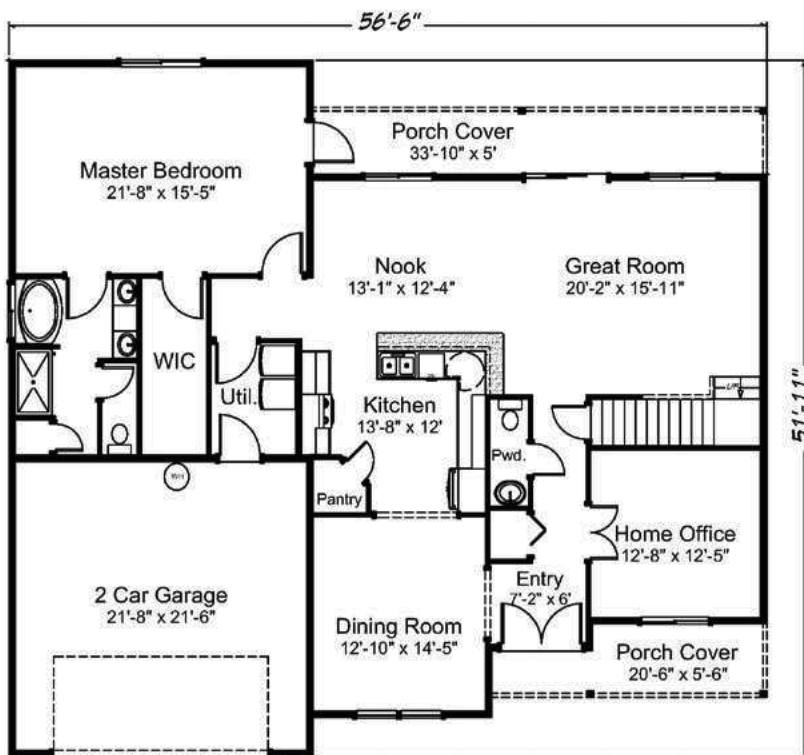

Emerald Valley 2728 sq. ft. • 4 bedrooms • 2 1/2 baths • 2 car garage

“Built on Your Land” | FairwayHomesWest.com

© 2007-2019 All Rights Reserved - Fairway Homes West Arizona Lic. #ROC261141. Plan numbers indicate the approx. square footage of living space. Elevation renderings shown may reflect artists interpretation and/or optional features, and may not represent the finished product. Fairway Homes West reserves the rights to change specifications and pricing without notice or obligation.