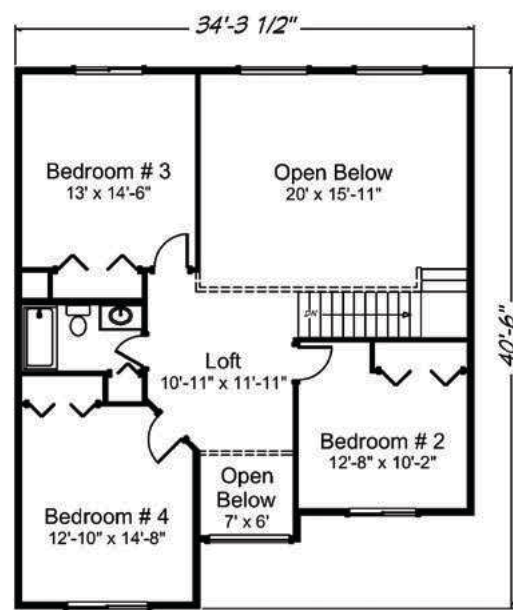

Emerald Valley 2728 sq. ft. • 4 bedrooms • 2 1/2 baths • 2 car garage

“Built on Your Land” | FairwayHomesWest.com

© 2007-2019 All Rights Reserved - Fairway Homes West Arizona Lic. #ROC261141. Plan numbers indicate the approx. square footage of living space. Elevation renderings shown may reflect artists interpretation and/or optional features, and may not represent the finished product. Fairway Homes West reserves the rights to change specifications and pricing without notice or obligation.