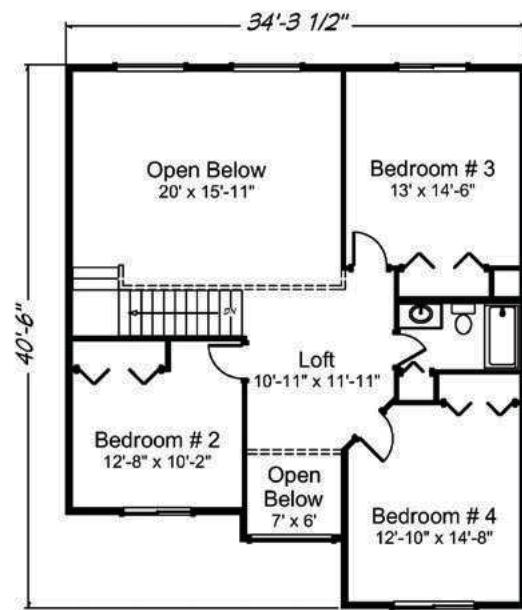

**Emerald Valley** 2728 sq. ft. • 4 bedrooms • 2 1/2 baths • 2 car garage

“Built on Your Land” | [FairwayHomesWest.com](http://FairwayHomesWest.com)

© 2007–2019 All Rights Reserved – Fairway Homes West Arizona Lic. #ROC261141. Plan numbers indicate the approx. square footage of living space. Elevation renderings shown may reflect artists interpretation and/or optional features, and may not represent the finished product. Fairway Homes West reserves the rights to change specifications and pricing without notice or obligation.