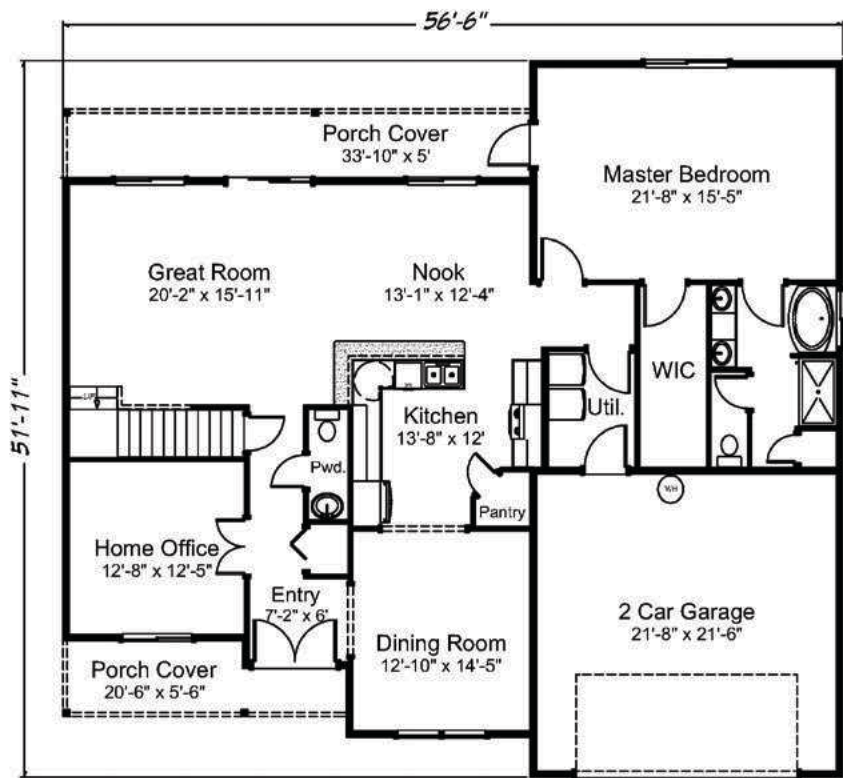

**Emerald Valley** 2728 sq. ft. • 4 bedrooms • 2 1/2 baths • 2 car garage

“Built on Your Land” | [FairwayHomesWest.com](http://FairwayHomesWest.com)

© 2007–2019 All Rights Reserved – Fairway Homes West Arizona Lic. #ROC261141. Plan numbers indicate the approx. square footage of living space. Elevation renderings shown may reflect artists interpretation and/or optional features, and may not represent the finished product. Fairway Homes West reserves the rights to change specifications and pricing without notice or obligation.