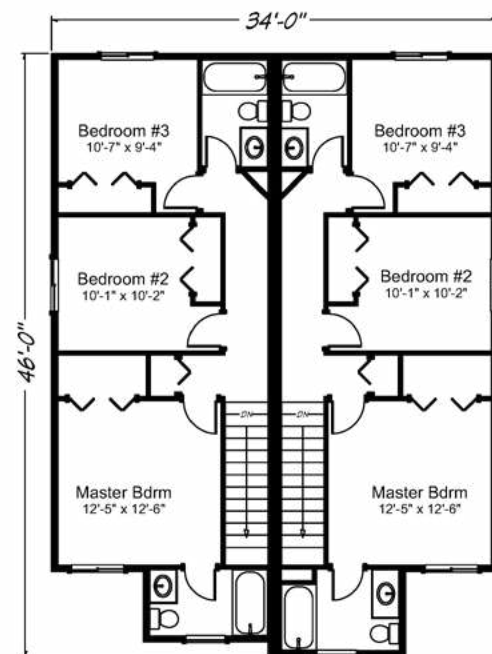

**Meadowpark** 1332 sq. ft. • 3 bedrooms • 2 1/2 bath • (Per Unit)

“Built on Your Land” | RealityHomes.com

© 2007–2019 All Rights Reserved – Reality Homes Washington # REALIH984CN / Oregon CCB #166318 / Idaho Lic. #RCE-25285 Plan numbers indicate the approx. square footage of living space. Elevation renderings shown may reflect artists interpretation and/or optional features, and may not represent the finished product. Reality Homes reserves the rights to change specifications and pricing without notice or obligation.