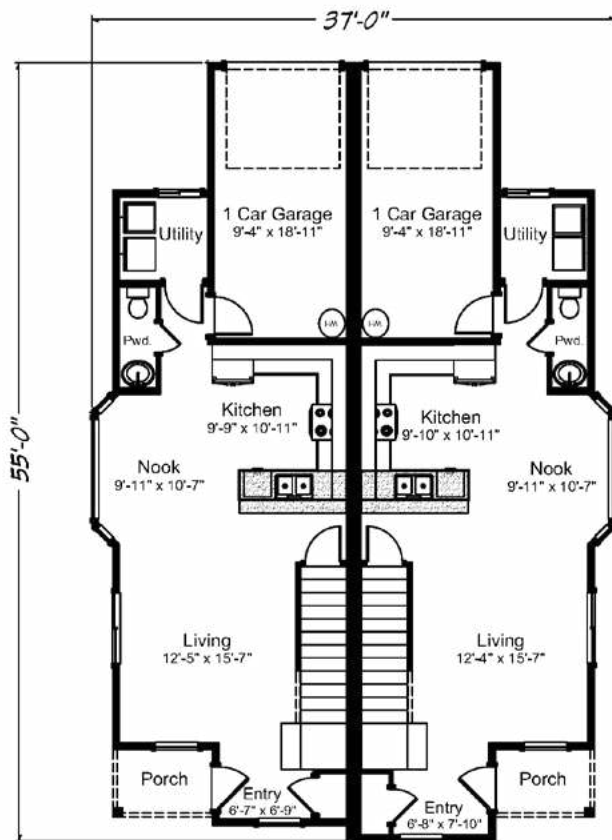

**Meadowpark** 1332 sq. ft. • 3 bedrooms • 2 1/2 bath • (Per Unit)

“Built on Your Land” | RealityHomes.com

© 2007–2019 All Rights Reserved – Reality Homes Washington # REALIH984CN / Oregon CCB #166318 / Idaho Lic. #RCE-25285 Plan numbers indicate the approx. square footage of living space. Elevation renderings shown may reflect artists interpretation and/or optional features, and may not represent the finished product. Reality Homes reserves the rights to change specifications and pricing without notice or obligation.