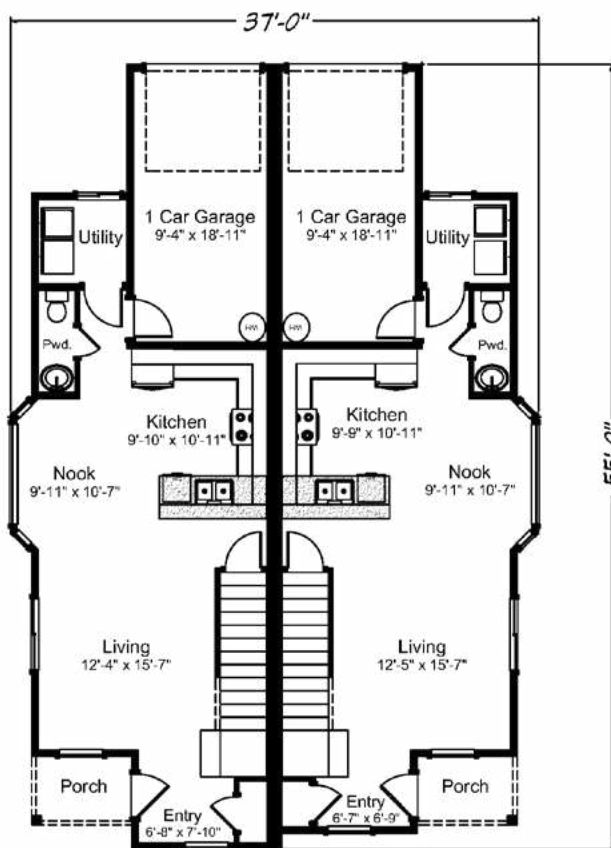

**Meadowpark** 2664 sq. ft. • 6 bedrooms • 5 baths • 2 car garage

“Built on Your Land” | RealityHomes.com

© 2007-2019 All Rights Reserved - Reality Homes Washington # REALIH984CN / Oregon CCB #166318 / Idaho Lic. #RCE-25285 Plan numbers indicate the approx. square footage of living space. Elevation renderings shown may reflect artists interpretation and/or optional features, and may not represent the finished product. Reality Homes reserves the rights to change specifications and pricing without notice or obligation.