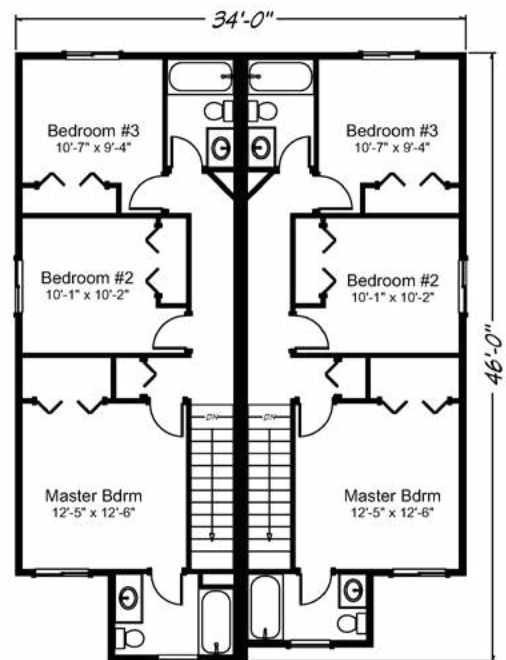

**Meadowpark** 2664 sq. ft. • 6 bedrooms • 5 baths • 2 car garage

“Built on Your Land” | RealityHomes.com

© 2007-2019 All Rights Reserved - Reality Homes Washington # REALIH984CN / Oregon CCB #166318 / Idaho Lic. #RCE-25285 Plan numbers indicate the approx. square footage of living space. Elevation renderings shown may reflect artists interpretation and/or optional features, and may not represent the finished product. Reality Homes reserves the rights to change specifications and pricing without notice or obligation.