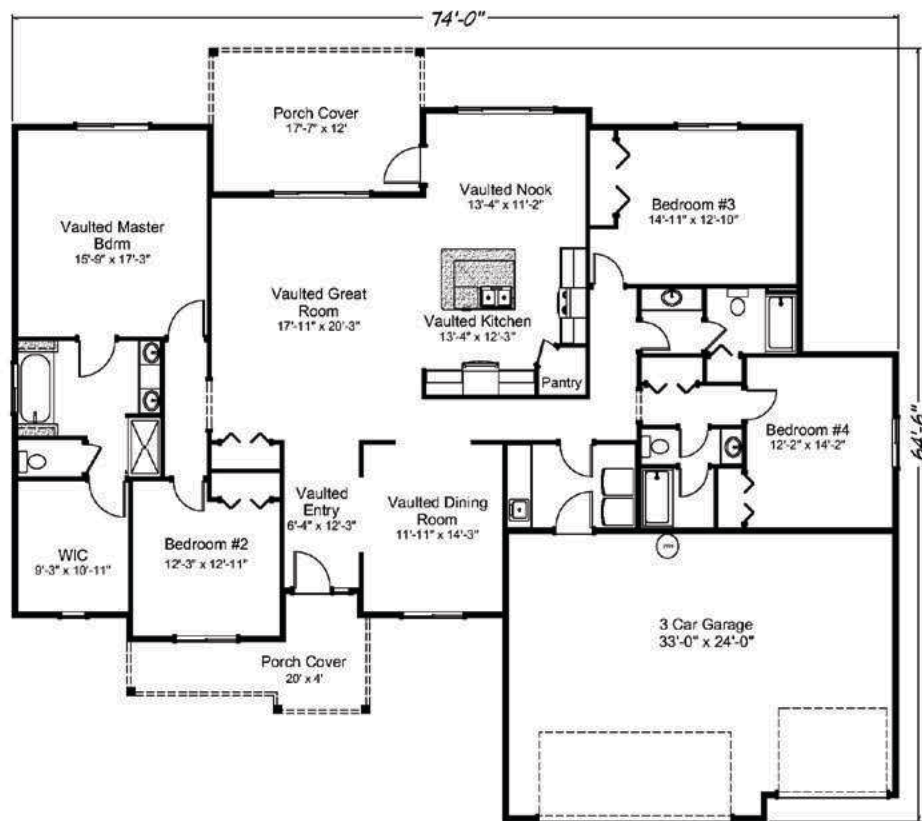

Crosswater 2587 sq. ft. • 4 bedrooms • 3 baths • 3 car garage

“Built on Your Land” | FairwayHomesWest.com

© 2007-2019 All Rights Reserved - Fairway Homes West Arizona Lic. #ROC261141. Plan numbers indicate the approx. square footage of living space. Elevation renderings shown may reflect artists interpretation and/or optional features, and may not represent the finished product. Fairway Homes West reserves the rights to change specifications and pricing without notice or obligation.