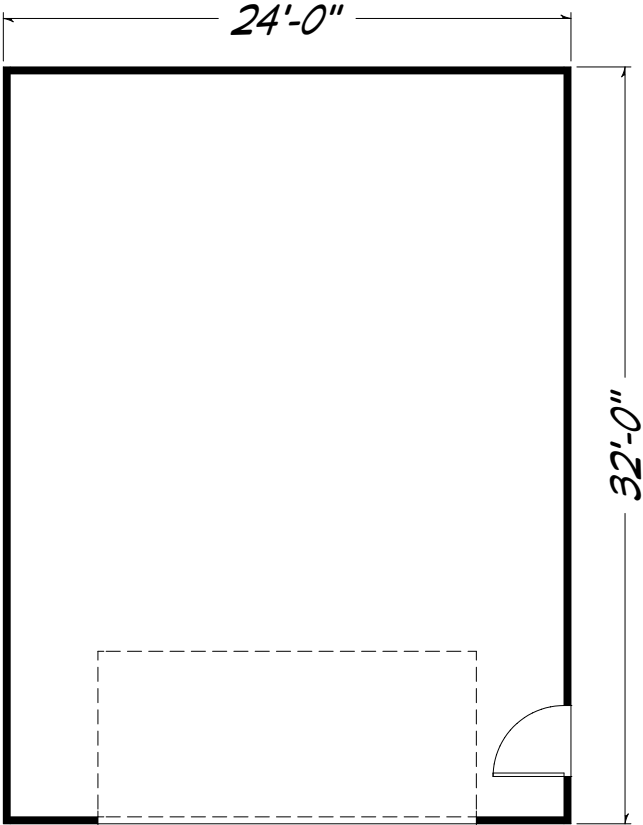

Plan 3 24 ft. x 32 ft. 768 sq. ft. Garage

“Built on Your Land” | Fairwayhomeswest.com

© 2007-2019 All Rights Reserved - Fairway Homes West AZ Lic # ROC261141. Plan numbers indicate the approx. square footage of living space. Elevation renderings shown may reflect artists interpretation and/or optional features, and may not represent the finished product. Fairway Homes West reserves the rights to change specifications and pricing without notice or obligation.