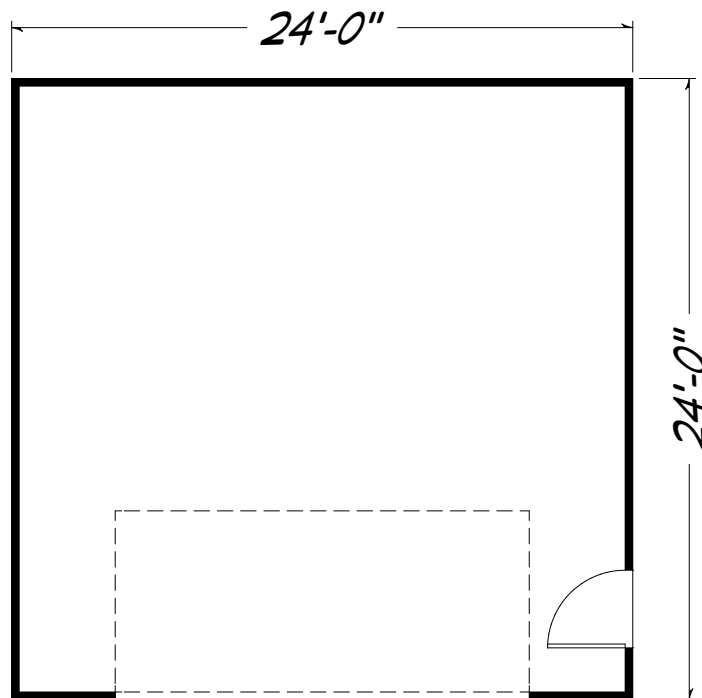

Plan 1 24 ft. x 24 ft. 576 sq. ft. Garage

“Built on Your Land” | Fairwayhomeswest.com

© 2007-2019 All Rights Reserved - Fairway Homes West AZ Lic # ROC261141. Plan numbers indicate the approx. square footage of living space. Elevation renderings shown may reflect artists interpretation and/or optional features, and may not represent the finished product. Fairway Homes West reserves the rights to change specifications and pricing without notice or obligation.