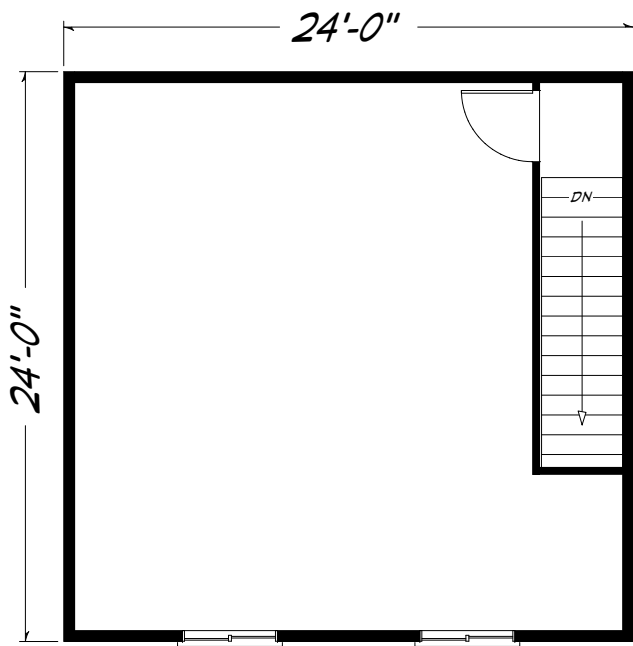

Plan 2 24 ft. x 24 ft. 576 sq. ft. Garage

“Built on Your Land” | Fairwayhomeswest.com

© 2007-2019 All Rights Reserved - Fairway Homes West AZ Lic # ROC261141. Plan numbers indicate the approx. square footage of living space. Elevation renderings shown may reflect artists interpretation and/or optional features, and may not represent the finished product. Fairway Homes West reserves the rights to change specifications and pricing without notice or obligation.