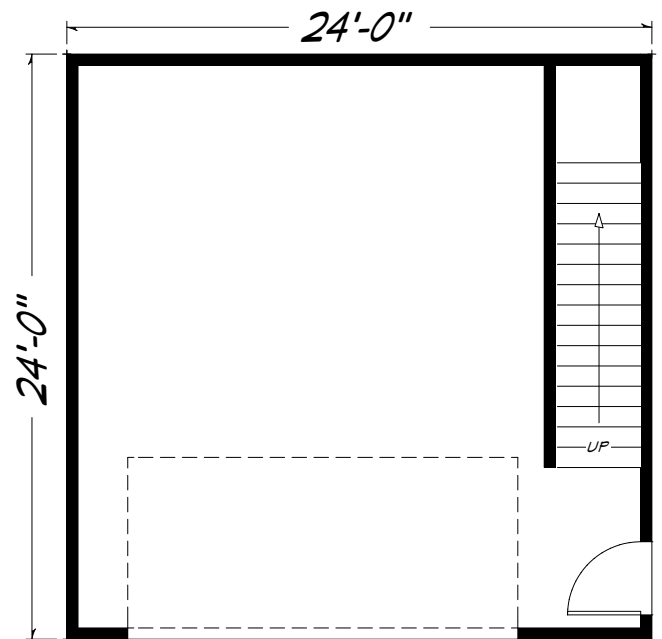

Plan 2 24 ft. x 24 ft. 576 sq. ft. Garage

“Built on Your Land” | Fairwayhomeswest.com

© 2007-2019 All Rights Reserved - Fairway Homes West AZ Lic # ROC261141. Plan numbers indicate the approx. square footage of living space. Elevation renderings shown may reflect artists interpretation and/or optional features, and may not represent the finished product. Fairway Homes West reserves the rights to change specifications and pricing without notice or obligation.