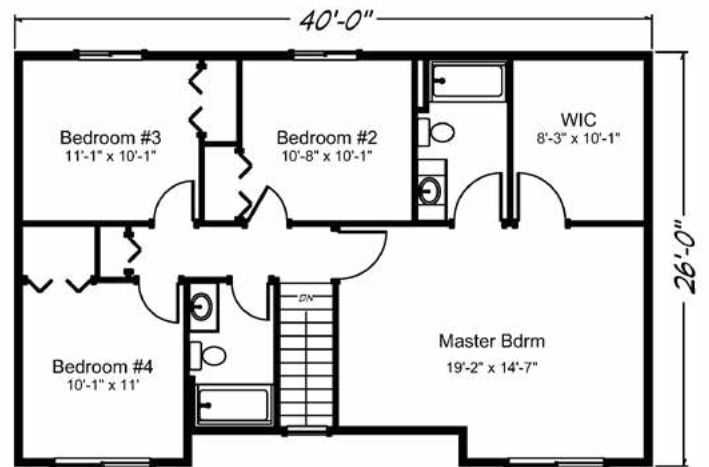

**Raven's Ridge** 2014 sq. ft. • 4 bedrooms • 2 1/2 baths • 2 car garage

“Built on Your Land” | [RealityHomes.com](http://RealityHomes.com)

© 2007-2019 All Rights Reserved - Reality Homes Washington # REALIH1984CN / Oregon CCB #166318 / Idaho Lic. #RCE-25285 Plan numbers indicate the approx. square footage of living space. Elevation renderings shown may reflect artists interpretation and/or optional features, and may not represent the finished product. Reality Homes reserves the rights to change specifications and pricing without notice or obligation.