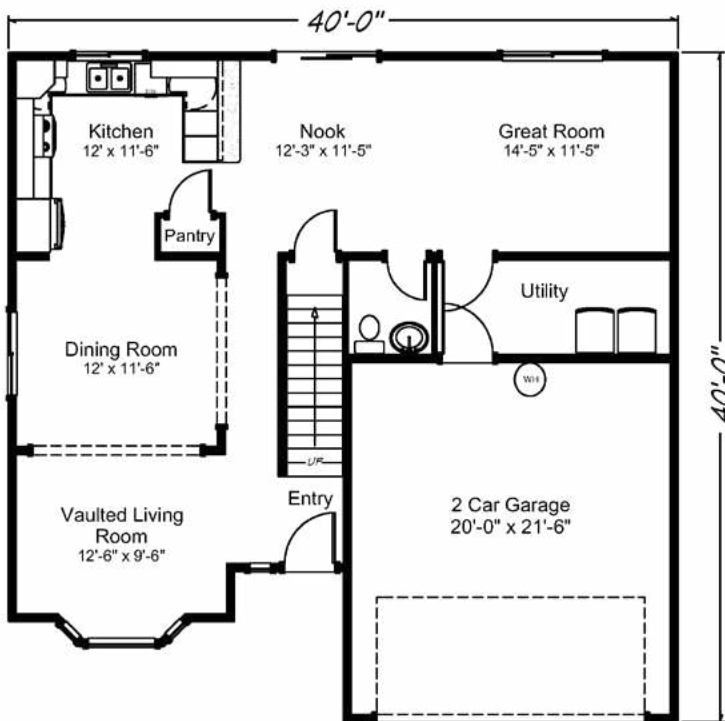

**Raven's Ridge** 2014 sq. ft. • 4 bedrooms • 2 1/2 baths • 2 car garage

“Built on Your Land” | [RealityHomes.com](http://RealityHomes.com)

© 2007-2019 All Rights Reserved - Reality Homes Washington # REALIH1984CN / Oregon CCB #166318 / Idaho Lic. #RCE-25285 Plan numbers indicate the approx. square footage of living space. Elevation renderings shown may reflect artists interpretation and/or optional features, and may not represent the finished product. Reality Homes reserves the rights to change specifications and pricing without notice or obligation.